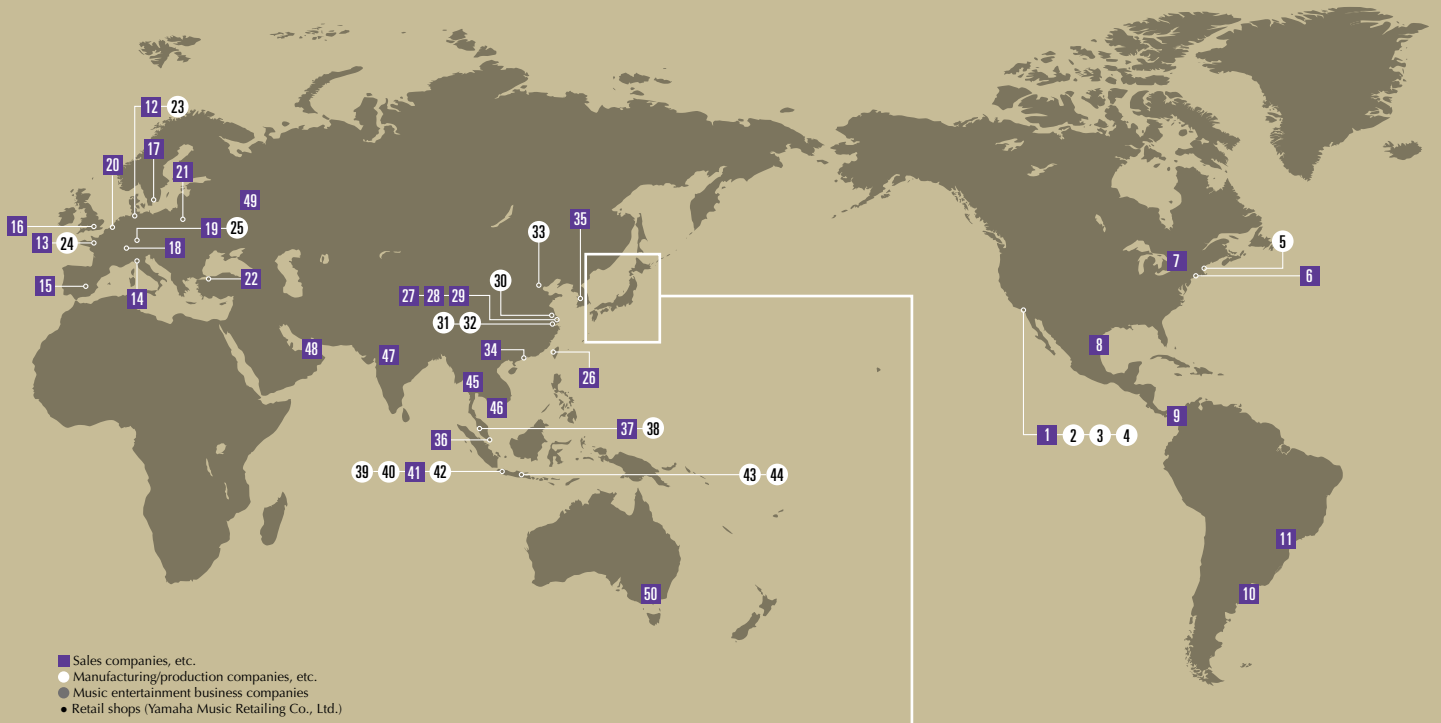

Overseas Network