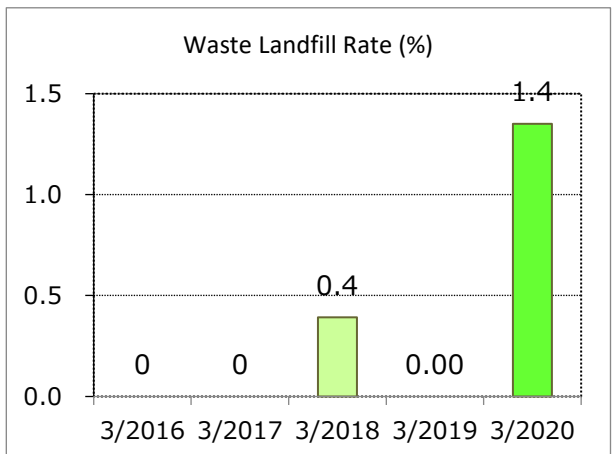

FY2020 Environmental Data by Site

Yamaha Resort Inc.

Yamaha Resort Inc.

Business lines	Operation of lodging facilities, restaurants, golf courses and related facilities
Location	Fukuroi City, Shizuoka Prefecture