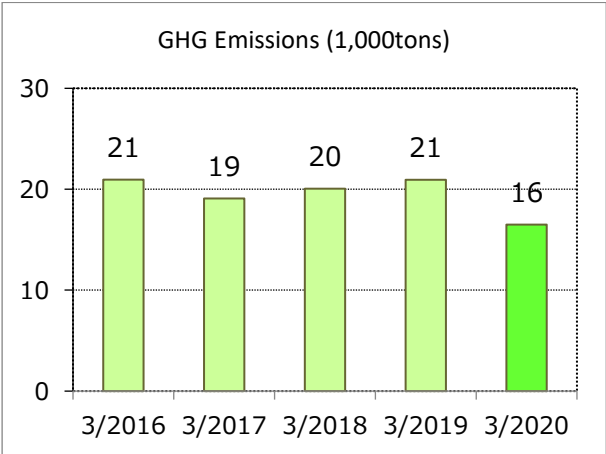

PT. Yamaha Music Manufacturing Indonesia

Business lines	Manufacturing of guitars
Location	East Jakarta, Indonesia

FY2020 Environmental Data by Site

PT. Yamaha Music Manufacturing Asia

Business lines	Manufacturing of electronic musical instruments
Location	Bekasi, Indonesia