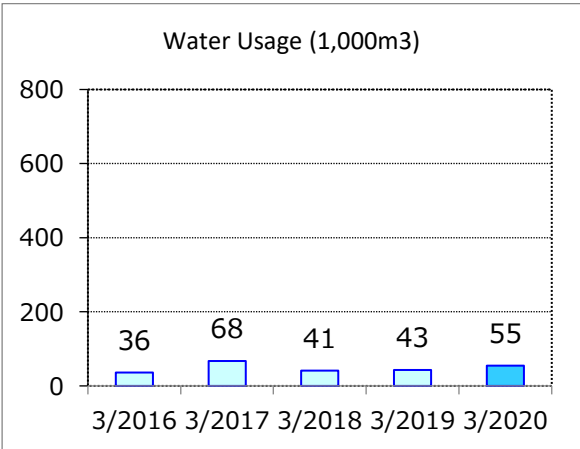

Yamaha Electronics (Suzhou) Co., Ltd.

Business lines	Manufacturing of consumer AV products
Location	Suzhou, China