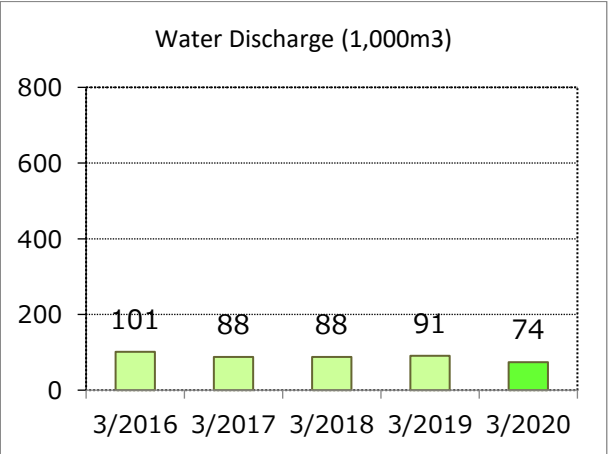

Tianjin Yamaha Electronic Musical Instruments, Inc.

Business lines	Manufacture of electronic musical instruments
Location	Tianjin, China