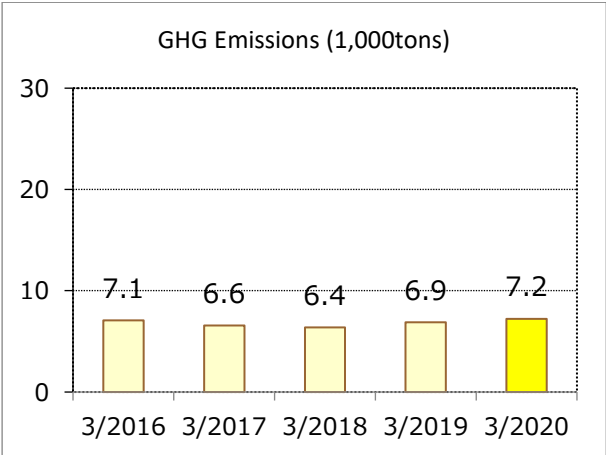

FY2020 Environmental Data by Site

PT. Yamaha Indonesia

Business lines	Manufacture of pianos
Location	East Jakarta, Indonesia

PT. Yamaha Electronics Manufacturing Indonesia

Business lines	Manufacturing of consumer AV products (speakers)
Location	Pasuruan, Indonesia