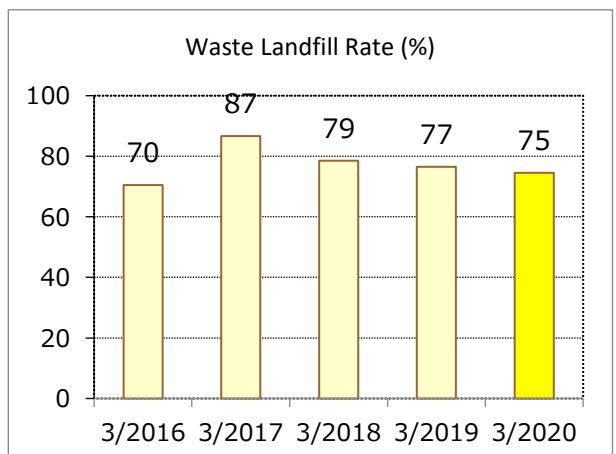

FY2020 Environmental Data by Site

Kitami Mokuzai

Kitami Mokuzai Co., Ltd.

Business lines	Lumber manufacturing for musical instruments, processing of wooden parts, and manufacturing of other woodwork.
Location	Mombetsu-gun, Hokkaido