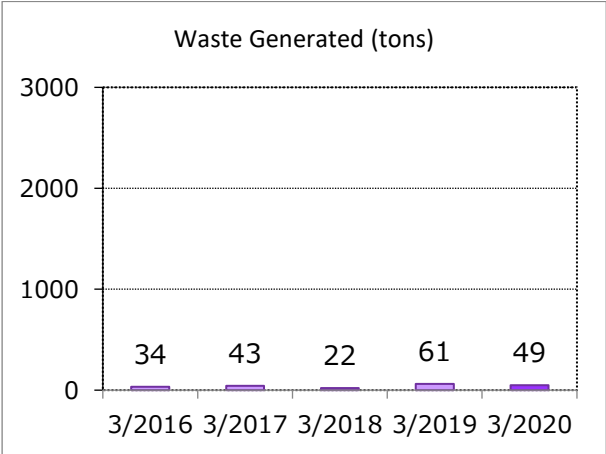

Yamaha Music Manufacturing Japan

Matsunokijima Factory

Yamaha Music Manufacturing Japan Corporation Matsunokijima Factory

Business lines	Processing, assembly, packing and shipping of wind instrument parts
Location	Iwata City, Shizuoka Prefecture