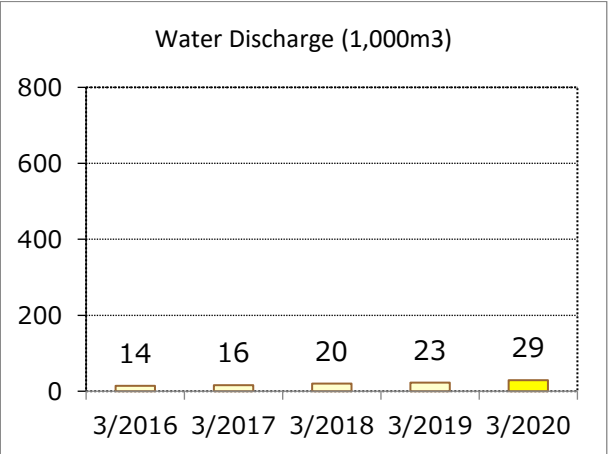

FY2020 Environmental Data by Site

PT. Yamaha Indonesia

Business lines	Manufacture of pianos
Location	East Jakarta, Indonesia

PT. Yamaha Electronics Manufacturing Indonesia

Business lines	Manufacturing of consumer AV products (speakers)
Location	Pasuruan, Indonesia