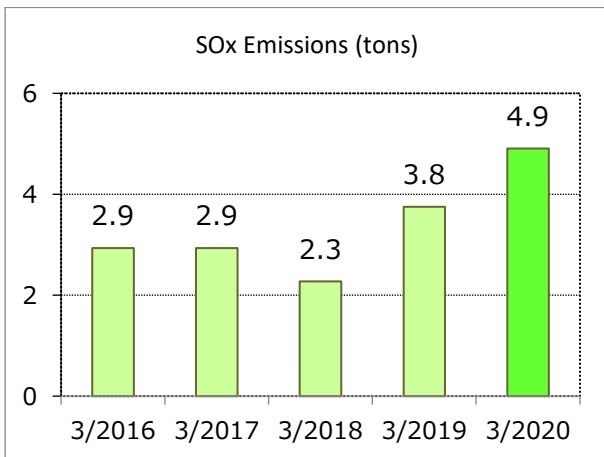

Yamaha Music Manufacturing Japan

Iwata Factory

Yamaha Music Manufacturing Japan Corporation Iwata Factory

Business lines	Manufacture of piano frames
Location	Iwata City, Shizuoka Prefecture