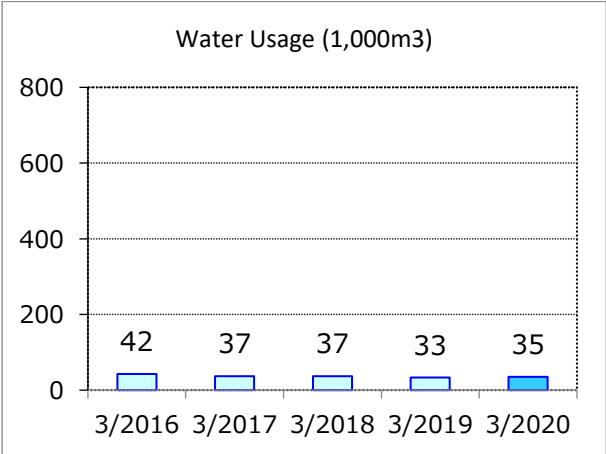

Xiaoshan Yamaha Musical Instruments Co., Ltd.

Business lines	Manufacturing and assembly of wind instruments and marching drums
Location	Hangzhou, China