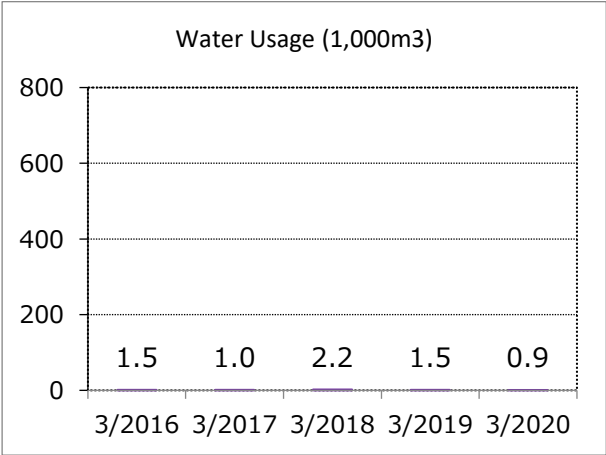

Yamaha Music Manufacturing Japan

Matsunokijima Factory

Yamaha Music Manufacturing Japan Corporation Matsunokijima Factory

Business lines	Processing, assembly, packing and shipping of wind instrument parts
Location	Iwata City, Shizuoka Prefecture