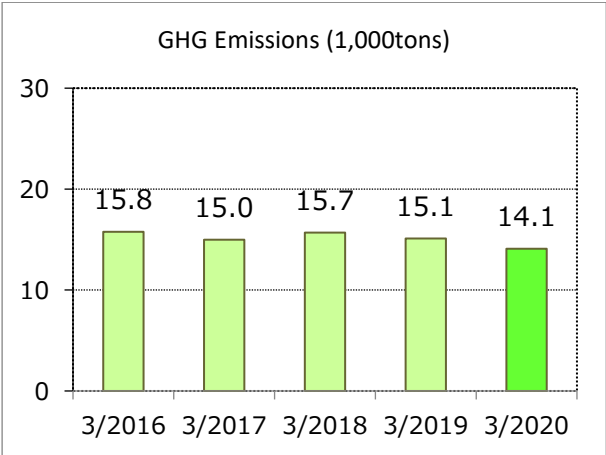

Tianjin Yamaha Electronic Musical Instruments, Inc.

Business lines	Manufacture of electronic musical instruments
Location	Tianjin, China