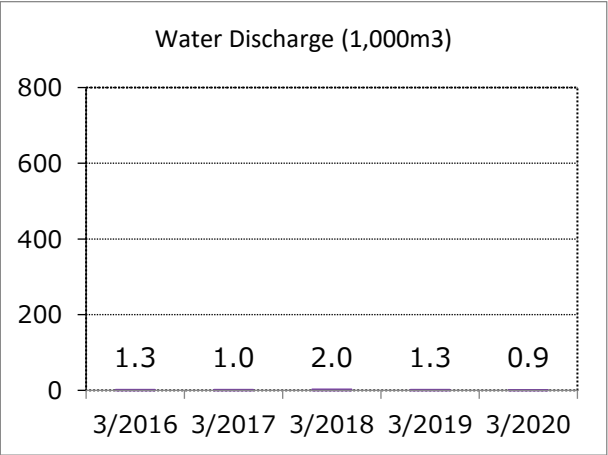

Yamaha Music Manufacturing Japan

Matsunokijima Factory

Yamaha Music Manufacturing Japan Corporation Matsunokijima Factory

Business lines	Processing, assembly, packing and shipping of wind instrument parts
Location	Iwata City, Shizuoka Prefecture