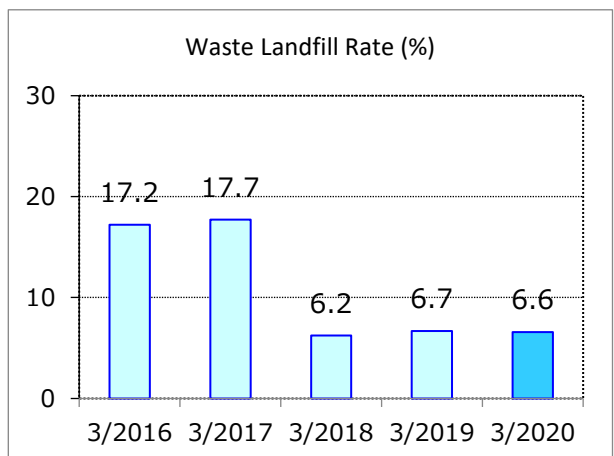

FY2020 Environmental Data by Site

Sakuraba Mokuzai

Sakuraba Mokuzai Co., Ltd.

Business lines	Lumber manufacturing for musical instruments, processing of wooden parts, and manufacturing of other woodwork.
Location	Kitaakita City, Akita Prefecture