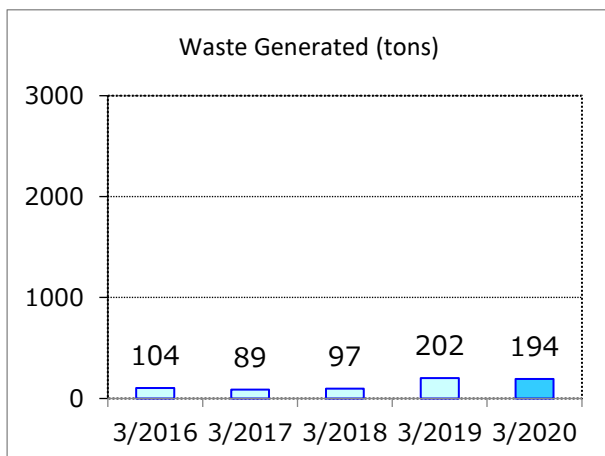

FY2020 Environmental Data by Site

Sakuraba Mokuzai

Sakuraba Mokuzai Co., Ltd.

Business lines	Lumber manufacturing for musical instruments, processing of wooden parts, and manufacturing of other woodwork.
Location	Kitaakita City, Akita Prefecture