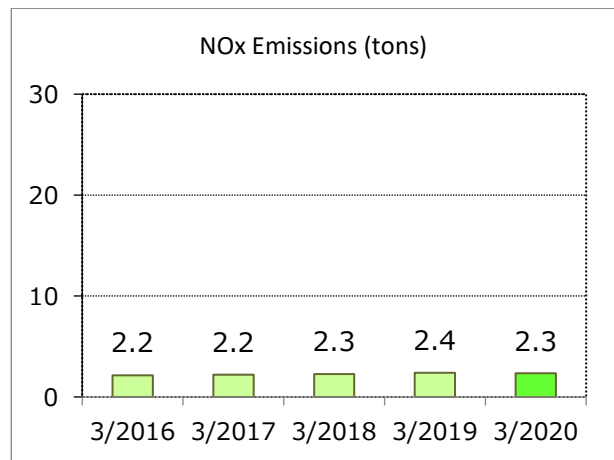

Yamaha Music Manufacturing Japan

Iwata Factory

Yamaha Music Manufacturing Japan Corporation Iwata Factory

Business lines	Manufacture of piano frames
Location	Iwata City, Shizuoka Prefecture