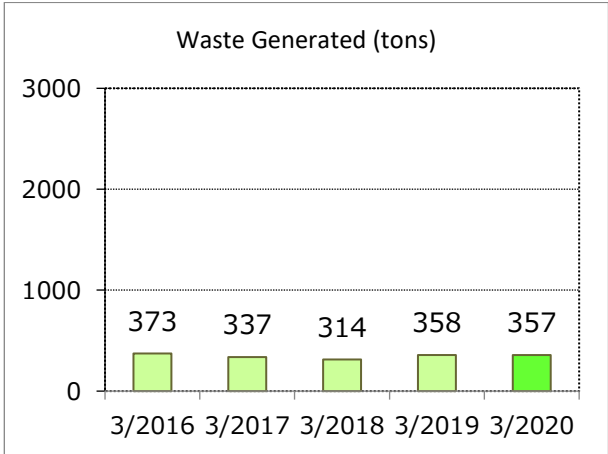

PT. Yamaha Music Manufacturing Indonesia

Business lines	Manufacturing of guitars
Location	East Jakarta, Indonesia

FY2020 Environmental Data by Site

PT. Yamaha Music Manufacturing Asia

Business lines	Manufacturing of electronic musical instruments
Location	Bekasi, Indonesia