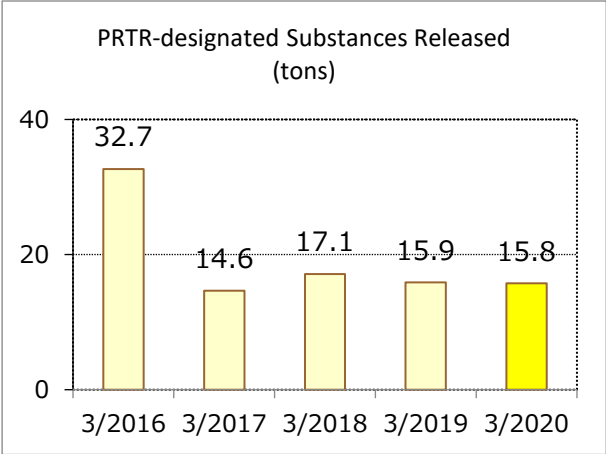

FY2020 Environmental Data by Site

Tenryu Factory

Yamaha Corporation Tenryu Factory, Yamaha Fine Technologies Co., Ltd.

Business lines	Manufacture of automobile interior components, development, manufacture and sale of factory automation (FA) equipment, development of golf products, and business activities based mainly on production technologies for the Yamaha Group as a whole
Location	Hamamatsu City, Shizuoka Prefecture