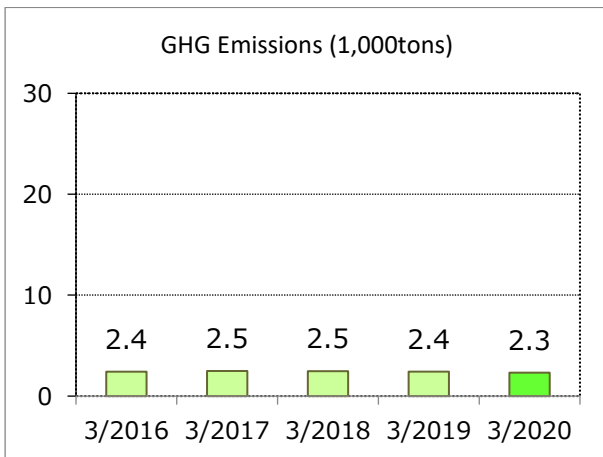

FY2020 Environmental Data by Site

Yamaha Resort Inc.

Yamaha Resort Inc.

Business lines	Operation of lodging facilities, restaurants, golf courses and related facilities
Location	Fukuroi City, Shizuoka Prefecture