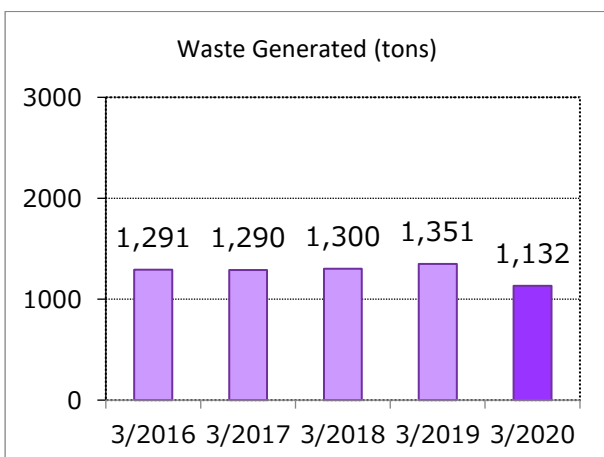

FY2020 Environmental Data by Site

Toyooka Factory

Yamaha Corporation Toyooka Factory, Yamaha Music Manufacturing Japan Corporation
Main Factory

Business lines	Manufacture of electronic instruments, wind, string and percussions instrument, PA equipment and electronic components
Location	Iwata City, Shizuoka Prefecture