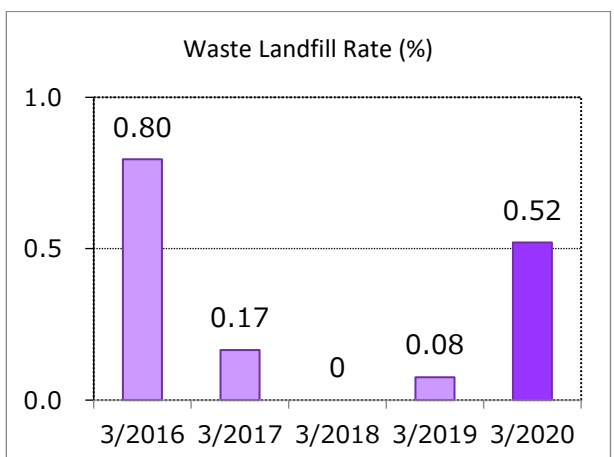

FY2020 Environmental Data by Site

Toyooka Factory

Yamaha Corporation Toyooka Factory, Yamaha Music Manufacturing Japan Corporation
Main Factory

Business lines	Manufacture of electronic instruments, wind, string and percussions instrument, PA equipment and electronic components
Location	Iwata City, Shizuoka Prefecture