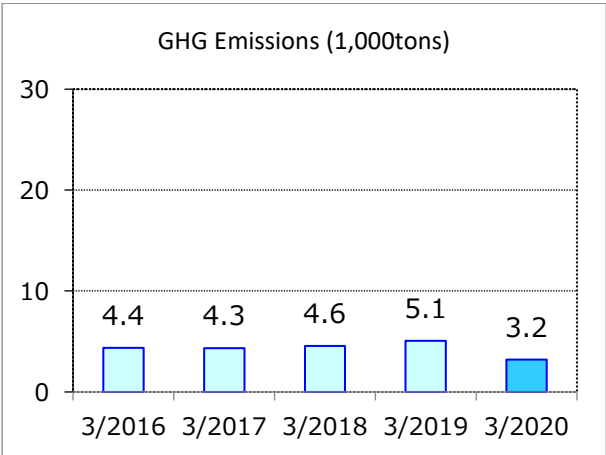

FY2020 Environmental Data by Site

Toyooka Factory

Yamaha Corporation Toyooka Factory, Yamaha Music Manufacturing Japan Corporation
Main Factory

Business lines	Manufacture of electronic instruments, wind, string and percussions instrument, PA equipment and electronic components
Location	Iwata City, Shizuoka Prefecture