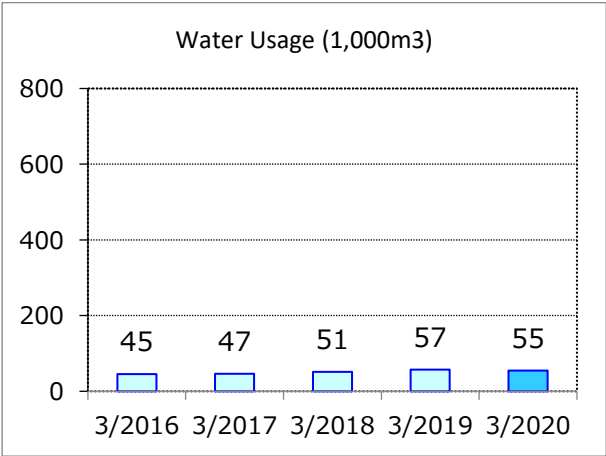

PT. Yamaha Music Manufacturing Indonesia

Business lines	Manufacturing of guitars
Location	East Jakarta, Indonesia