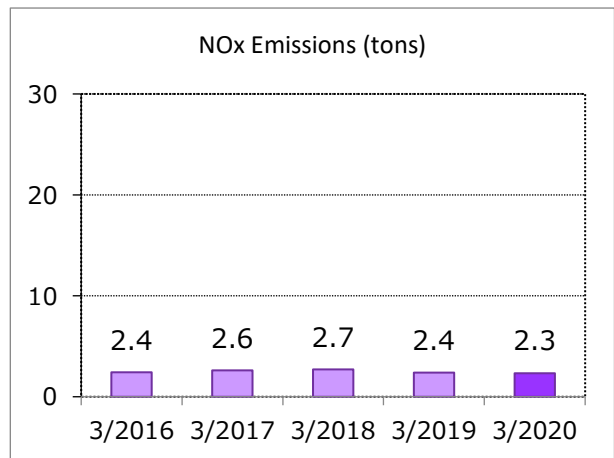

FY2020 Environmental Data by Site

Toyooka Factory

Yamaha Corporation Toyooka Factory, Yamaha Music Manufacturing Japan Corporation
Main Factory

Business lines	Manufacture of electronic instruments, wind, string and percussions instrument, PA equipment and electronic components
Location	Iwata City, Shizuoka Prefecture