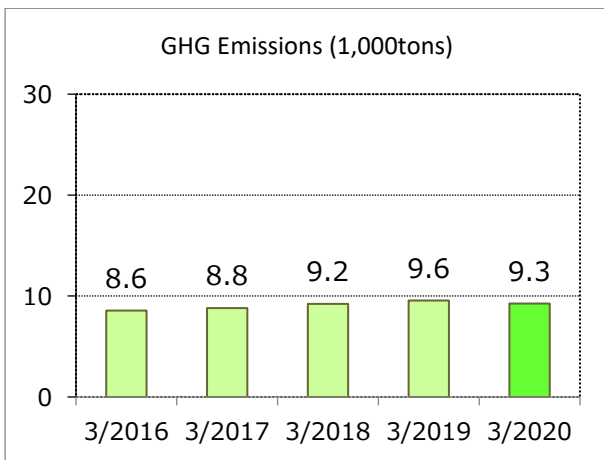

Yamaha Music Manufacturing Japan

Iwata Factory

Yamaha Music Manufacturing Japan Corporation Iwata Factory

Business lines	Manufacture of piano frames
Location	Iwata City, Shizuoka Prefecture