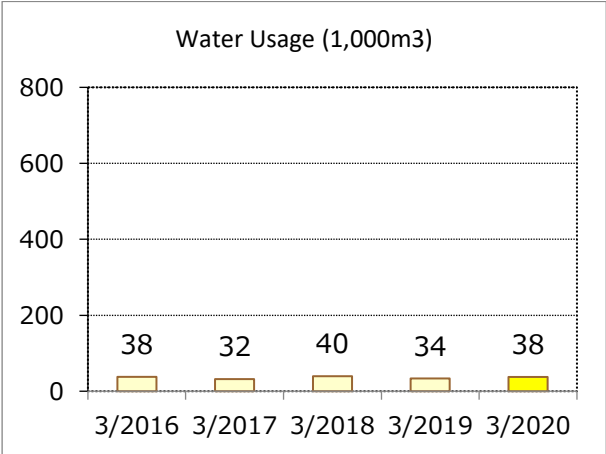

FY2020 Environmental Data by Site

PT. Yamaha Indonesia

Business lines	Manufacture of pianos
Location	East Jakarta, Indonesia

PT. Yamaha Electronics Manufacturing Indonesia

Business lines	Manufacturing of consumer AV products (speakers)
Location	Pasuruan, Indonesia