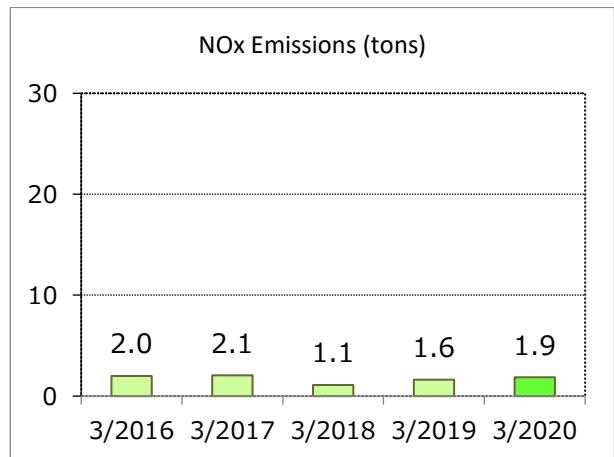

FY2020 Environmental Data by Site

Yamaha Resort Inc.

Yamaha Resort Inc.

Business lines	Operation of lodging facilities, restaurants, golf courses and related facilities
Location	Fukuroi City, Shizuoka Prefecture