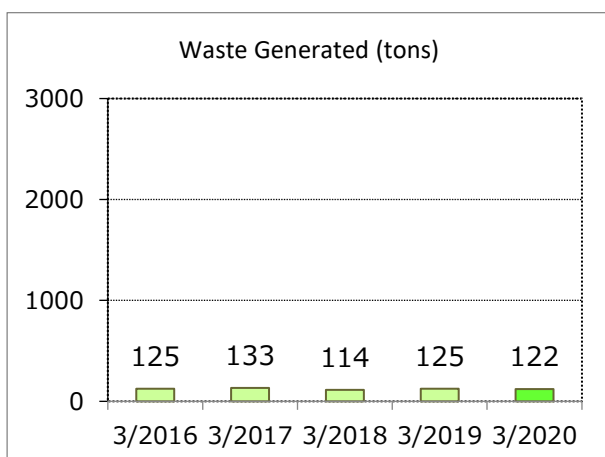

Yamaha Music Manufacturing Japan

Iida Factory

Yamaha Music Manufacturing Japan Corporation Iida Factory

Business lines	Manufacture of string, and percussion instruments
Location	Hamamatsu City, Shizuoka Prefecture