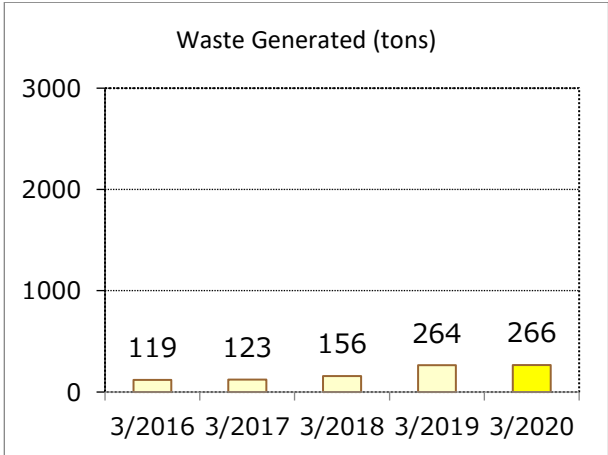

FY2020 Environmental Data by Site

PT. Yamaha Indonesia

Business lines	Manufacture of pianos
Location	East Jakarta, Indonesia

PT. Yamaha Electronics Manufacturing Indonesia

Business lines	Manufacturing of consumer AV products (speakers)
Location	Pasuruan, Indonesia