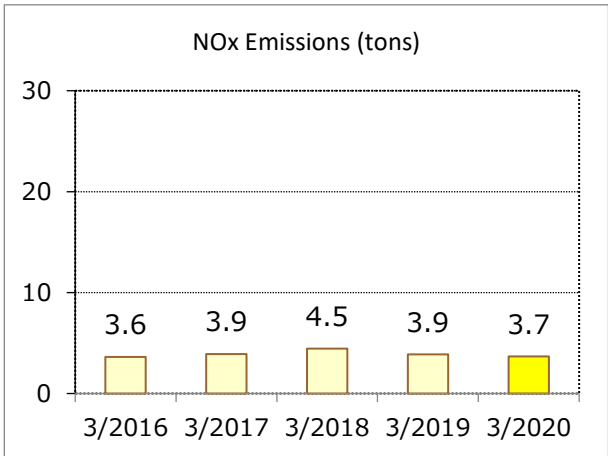

FY2020 Environmental Data by Site

Tenryu Factory

Yamaha Corporation Tenryu Factory, Yamaha Fine Technologies Co., Ltd.

Business lines	Manufacture of automobile interior components, development, manufacture and sale of factory automation (FA) equipment, development of golf products, and business activities based mainly on production technologies for the Yamaha Group as a whole
Location	Hamamatsu City, Shizuoka Prefecture