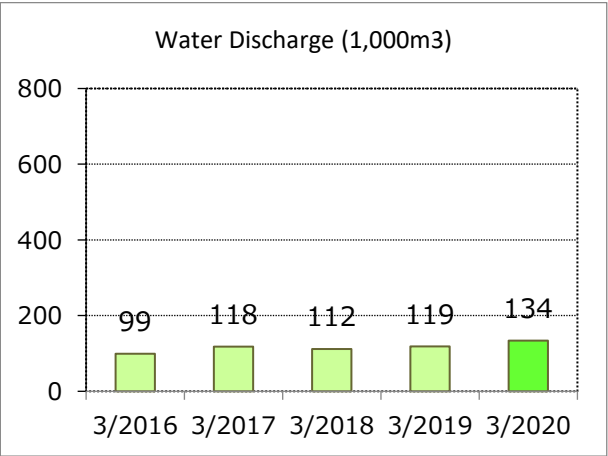

PT. Yamaha Music Manufacturing Indonesia

Business lines	Manufacturing of guitars
Location	East Jakarta, Indonesia

FY2020 Environmental Data by Site

PT. Yamaha Music Manufacturing Asia

Business lines	Manufacturing of electronic musical instruments
Location	Bekasi, Indonesia