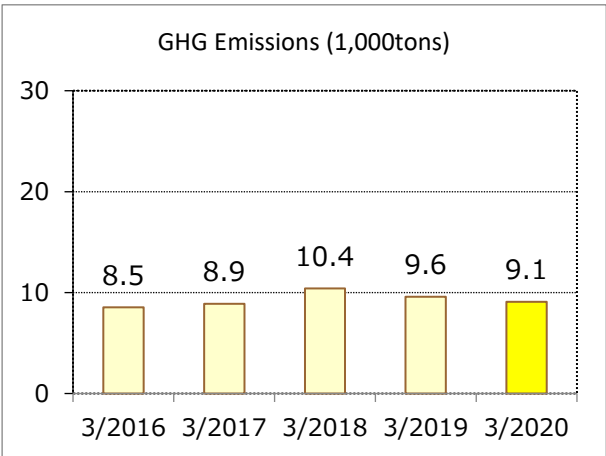

FY2020 Environmental Data by Site

Tenryu Factory

Yamaha Corporation Tenryu Factory, Yamaha Fine Technologies Co., Ltd.

Business lines	Manufacture of automobile interior components, development, manufacture and sale of factory automation (FA) equipment, development of golf products, and business activities based mainly on production technologies for the Yamaha Group as a whole
Location	Hamamatsu City, Shizuoka Prefecture