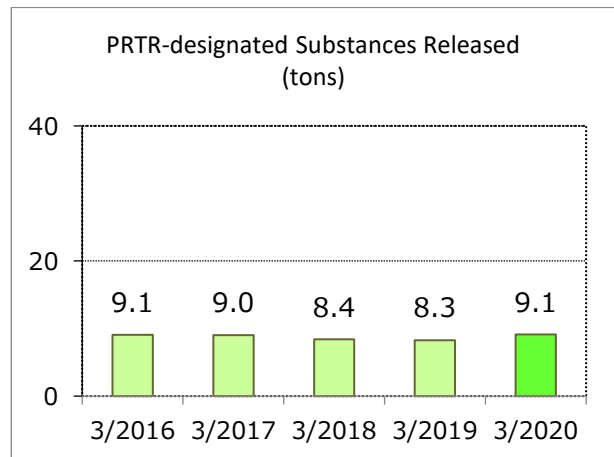

Yamaha Music Manufacturing Japan

Iwata Factory

Yamaha Music Manufacturing Japan Corporation Iwata Factory

Business lines	Manufacture of piano frames
Location	Iwata City, Shizuoka Prefecture