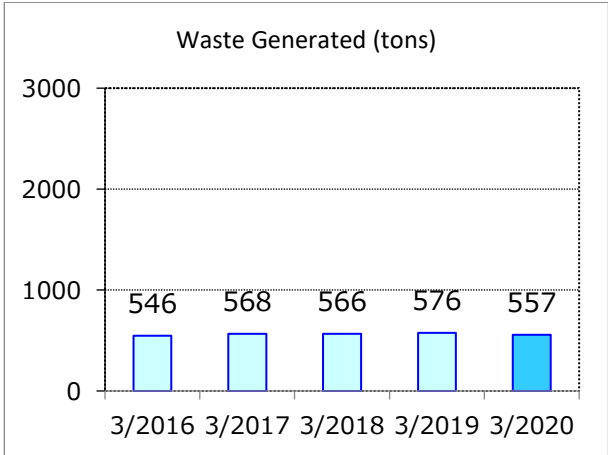

Xiaoshan Yamaha Musical Instruments Co., Ltd.

Business lines	Manufacturing and assembly of wind instruments and marching drums
Location	Hangzhou, China