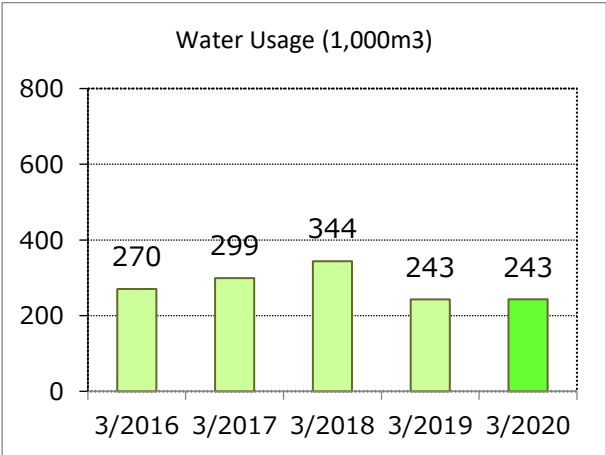

FY2020 Environmental Data by Site

Yamaha Resort Inc.

Yamaha Resort Inc.

Business lines	Operation of lodging facilities, restaurants, golf courses and related facilities
Location	Fukuroi City, Shizuoka Prefecture