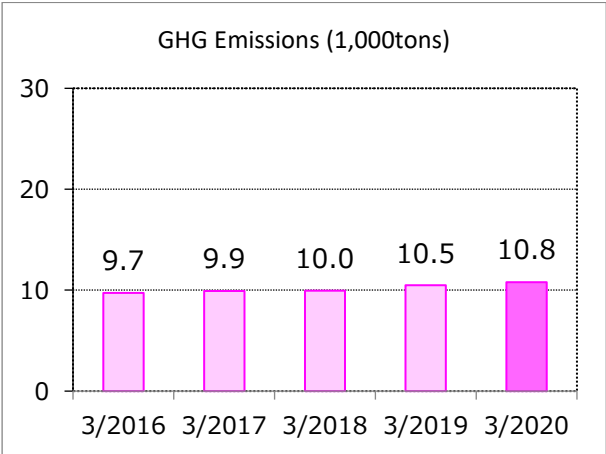

PT. Yamaha Musical Products Indonesia

Business lines	Manufacturing and assembly of wind instruments, and manufacturing of accessories and cases for musical instruments, Pianica™ and recorders
Location	Pasuruan, Indonesia