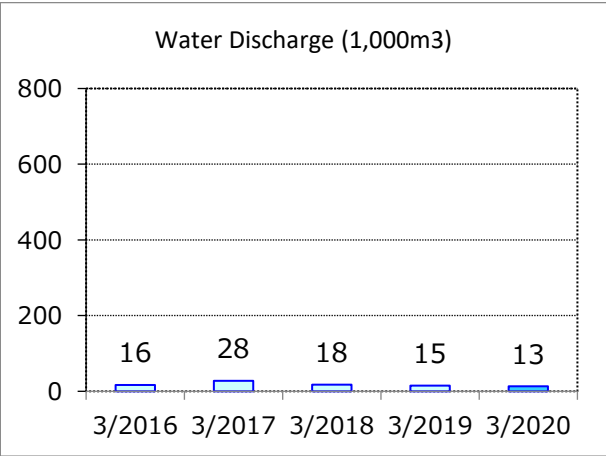

PT. Yamaha Music Manufacturing Indonesia

Business lines	Manufacturing of guitars
Location	East Jakarta, Indonesia