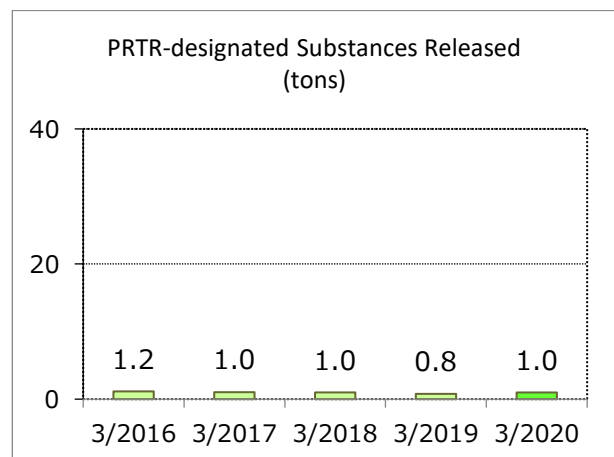

Yamaha Music Manufacturing Japan

Iida Factory

Yamaha Music Manufacturing Japan Corporation Iida Factory

Business lines	Manufacture of string, and percussion instruments
Location	Hamamatsu City, Shizuoka Prefecture