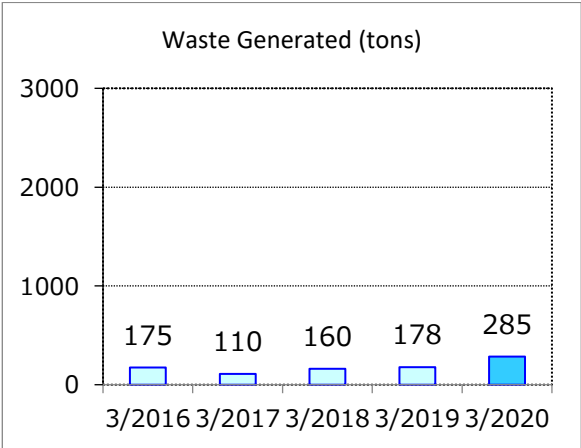

Yamaha Electronics (Suzhou) Co., Ltd.

Business lines	Manufacturing of consumer AV products
Location	Suzhou, China