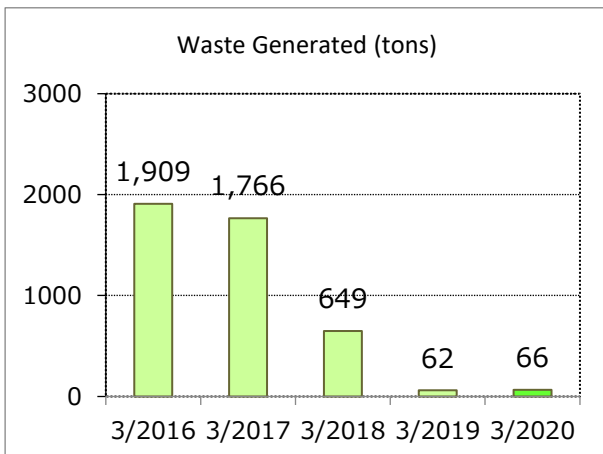

FY2020 Environmental Data by Site

Yamaha Resort Inc.

Yamaha Resort Inc.

Business lines	Operation of lodging facilities, restaurants, golf courses and related facilities
Location	Fukuroi City, Shizuoka Prefecture