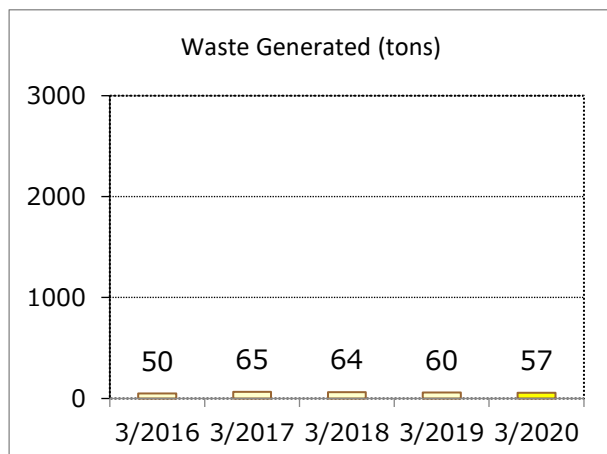

FY2020 Environmental Data by Site

Kitami Mokuzai

Kitami Mokuzai Co., Ltd.

Business lines	Lumber manufacturing for musical instruments, processing of wooden parts, and manufacturing of other woodwork.
Location	Mombetsu-gun, Hokkaido