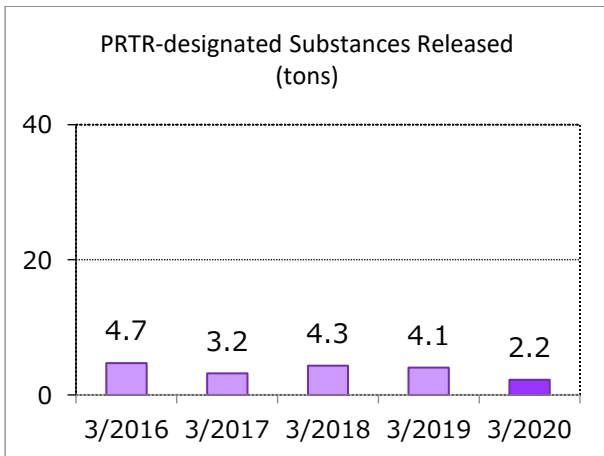

FY2020 Environmental Data by Site

Toyooka Factory

Yamaha Corporation Toyooka Factory, Yamaha Music Manufacturing Japan Corporation
Main Factory

Business lines	Manufacture of electronic instruments, wind, string and percussions instrument, PA equipment and electronic components
Location	Iwata City, Shizuoka Prefecture