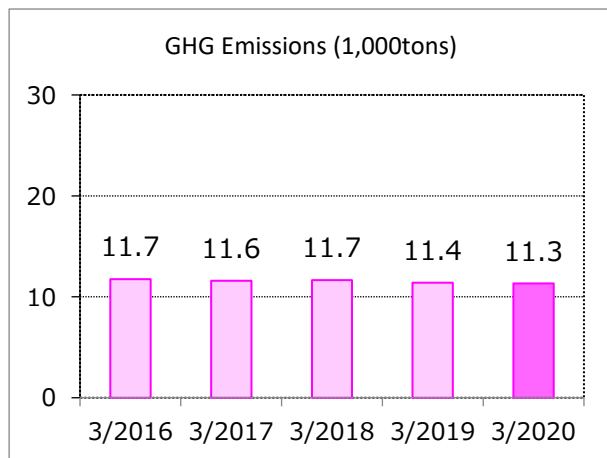

FY2020 Environmental Data by Site

Kakegawa Factory

Yamaha Corporation Kakegawa Factory, Yamaha Music Manufacturing Japan Corporation
Kakegawa Factory

Business lines	Manufacture of pianos
Location	Kakegawa City, Shizuoka Prefecture