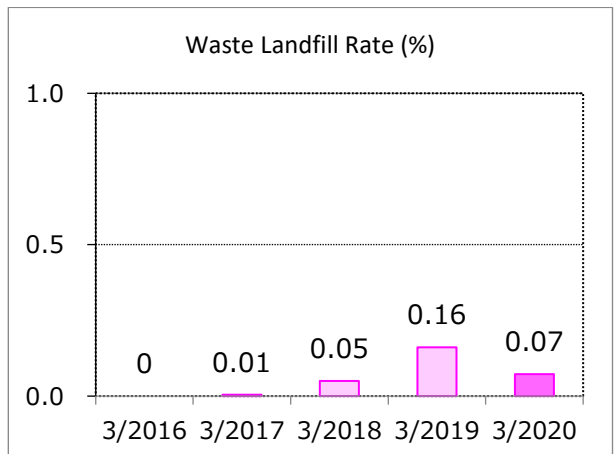

FY2020 Environmental Data by Site

Kakegawa Factory

Yamaha Corporation Kakegawa Factory, Yamaha Music Manufacturing Japan Corporation
Kakegawa Factory

Business lines	Manufacture of pianos
Location	Kakegawa City, Shizuoka Prefecture