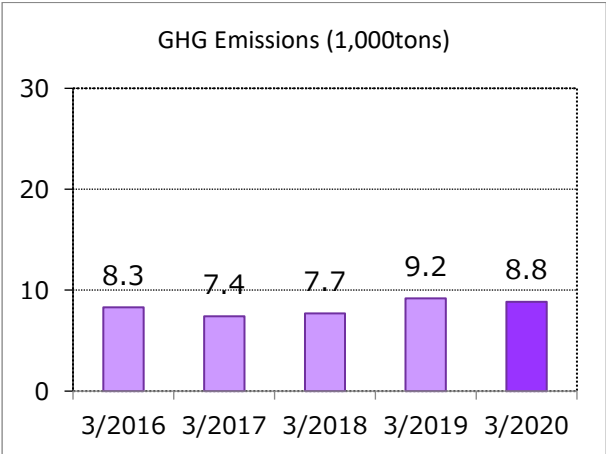

FY2020 Environmental Data by Site

PT. Yamaha Indonesia

Business lines	Manufacture of pianos
Location	East Jakarta, Indonesia