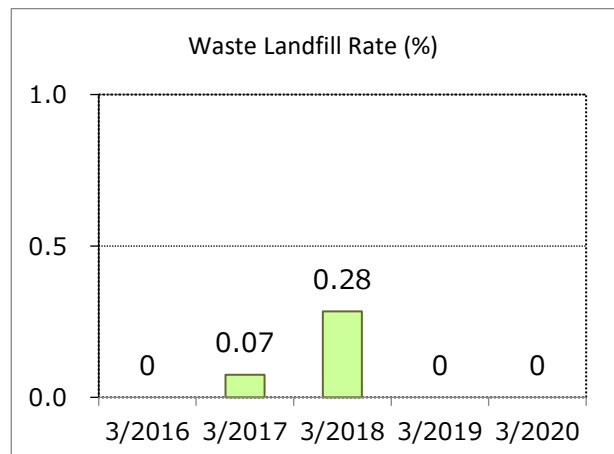

Yamaha Music Manufacturing Japan

Iwata Factory

Yamaha Music Manufacturing Japan Corporation Iwata Factory

Business lines	Manufacture of piano frames
Location	Iwata City, Shizuoka Prefecture