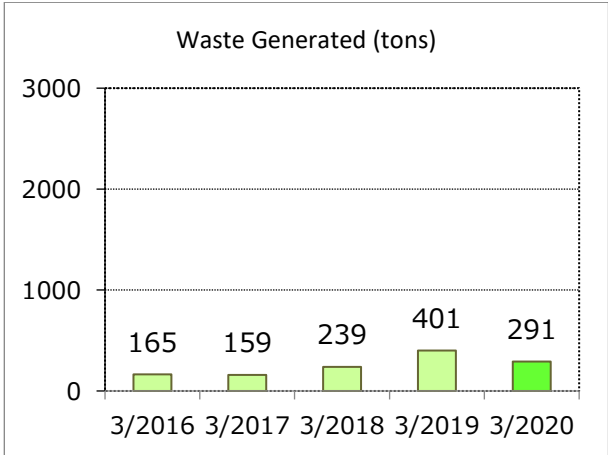

Tianjin Yamaha Electronic Musical Instruments, Inc.

Business lines	Manufacture of electronic musical instruments
Location	Tianjin, China