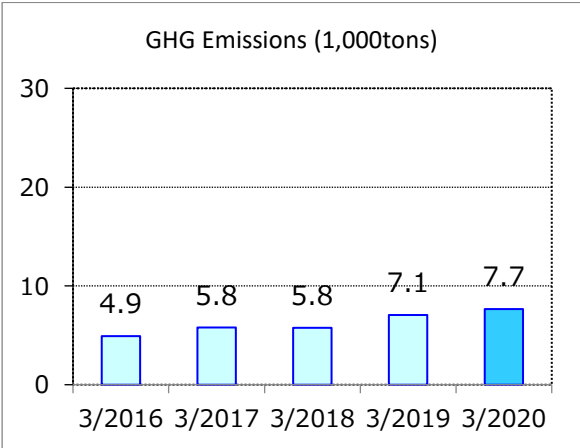

Yamaha Electronics (Suzhou) Co., Ltd.

Business lines	Manufacturing of consumer AV products
Location	Suzhou, China