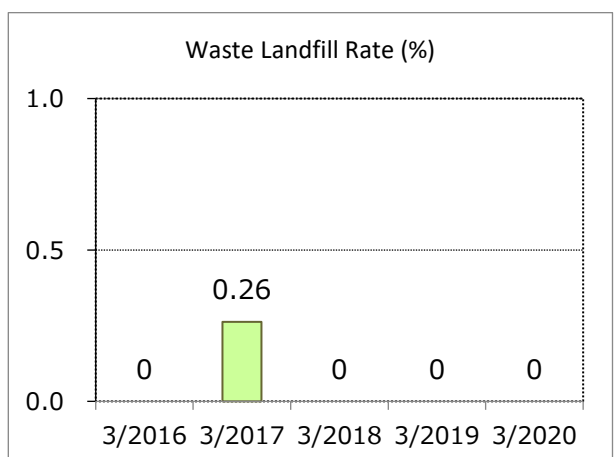

Yamaha Music Manufacturing Japan

Iida Factory

Yamaha Music Manufacturing Japan Corporation Iida Factory

Business lines	Manufacture of string, and percussion instruments
Location	Hamamatsu City, Shizuoka Prefecture