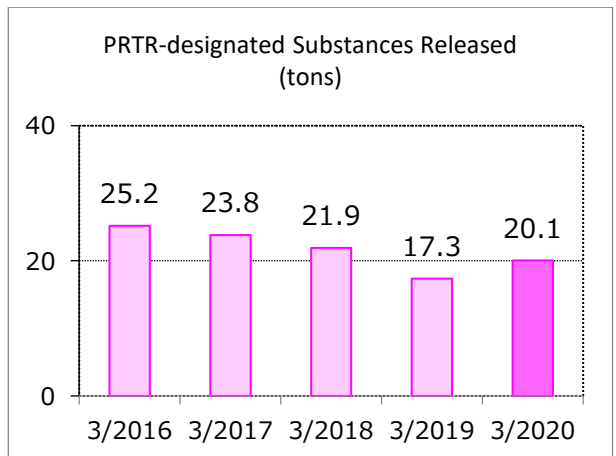

FY2020 Environmental Data by Site

Kakegawa Factory

Yamaha Corporation Kakegawa Factory, Yamaha Music Manufacturing Japan Corporation
Kakegawa Factory

Business lines	Manufacture of pianos
Location	Kakegawa City, Shizuoka Prefecture