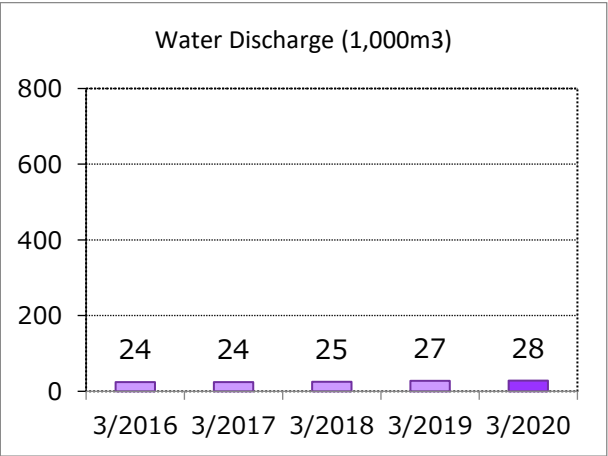

FY2020 Environmental Data by Site

PT. Yamaha Indonesia

Business lines	Manufacture of pianos
Location	East Jakarta, Indonesia