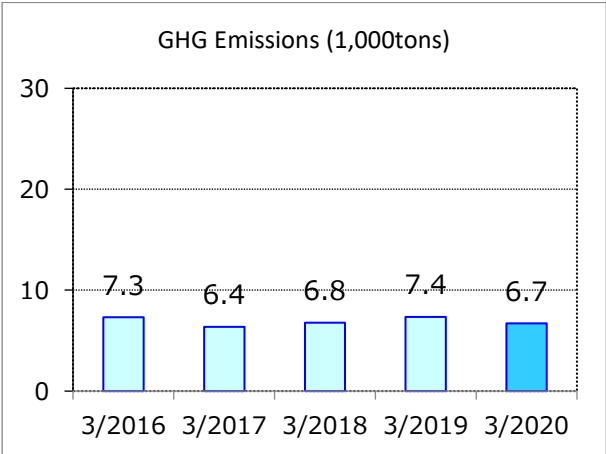

PT. Yamaha Music Manufacturing Indonesia

Business lines	Manufacturing of guitars
Location	East Jakarta, Indonesia