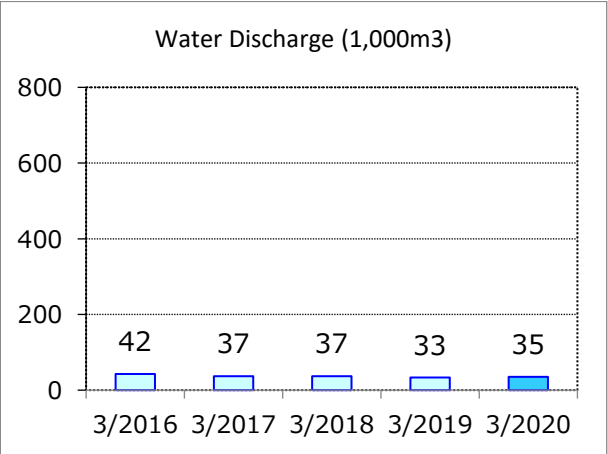

Xiaoshan Yamaha Musical Instruments Co., Ltd.

Business lines	Manufacturing and assembly of wind instruments and marching drums
Location	Hangzhou, China