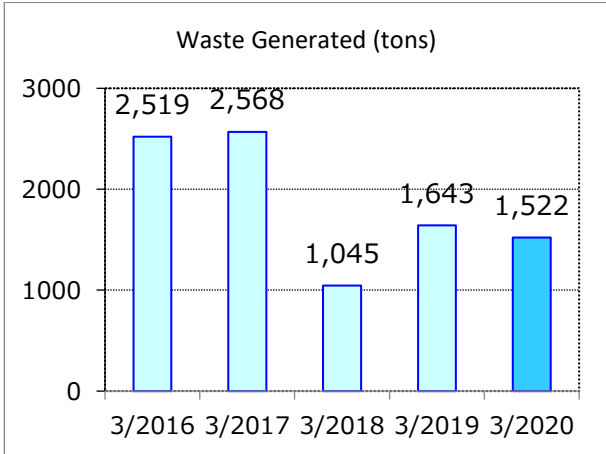

PT. Yamaha Music Manufacturing Indonesia

Business lines	Manufacturing of guitars
Location	East Jakarta, Indonesia