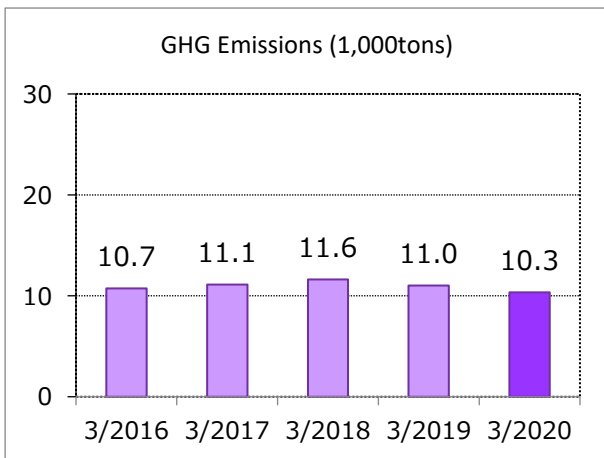

FY2020 Environmental Data by Site

Toyooka Factory

Yamaha Corporation Toyooka Factory, Yamaha Music Manufacturing Japan Corporation
Main Factory

Business lines	Manufacture of electronic instruments, wind, string and percussions instrument, PA equipment and electronic components
Location	Iwata City, Shizuoka Prefecture