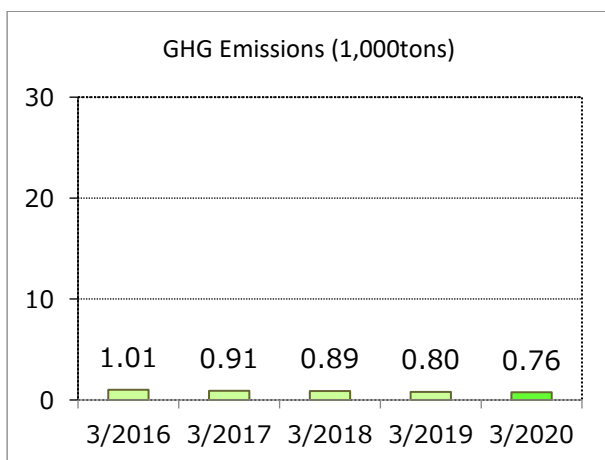

Yamaha Music Manufacturing Japan

Iida Factory

Yamaha Music Manufacturing Japan Corporation Iida Factory

Business lines	Manufacture of string, and percussion instruments
Location	Hamamatsu City, Shizuoka Prefecture