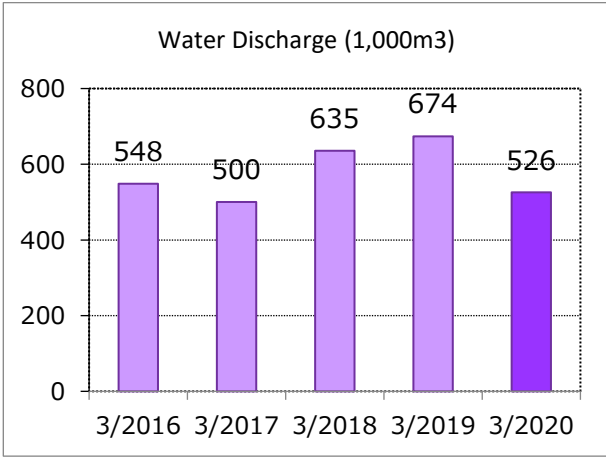

FY2020 Environmental Data by Site

Toyooka Factory

Yamaha Corporation Toyooka Factory, Yamaha Music Manufacturing Japan Corporation
Main Factory

Business lines	Manufacture of electronic instruments, wind, string and percussions instrument, PA equipment and electronic components
Location	Iwata City, Shizuoka Prefecture