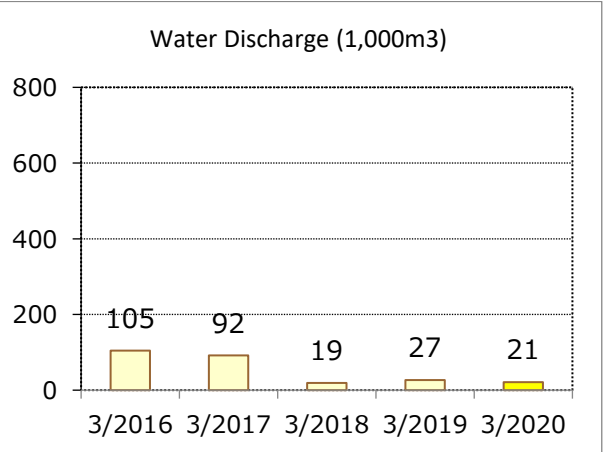

Yamaha Electronics (Suzhou) Co., Ltd.

Business lines	Manufacturing of consumer AV products
Location	Suzhou, China

FY2020 Environmental Data by Site

Hangzhou Yamaha Musical Instruments Co., Ltd.

Business lines	Manufacture of pianos, piano parts, and guitars
Location	Hangzhou, China