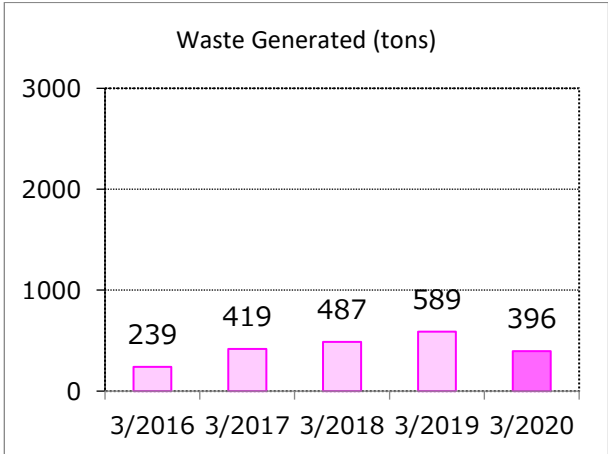

PT. Yamaha Musical Products Indonesia

Business lines	Manufacturing and assembly of wind instruments, and manufacturing of accessories and cases for musical instruments, Pianica™ and recorders
Location	Pasuruan, Indonesia