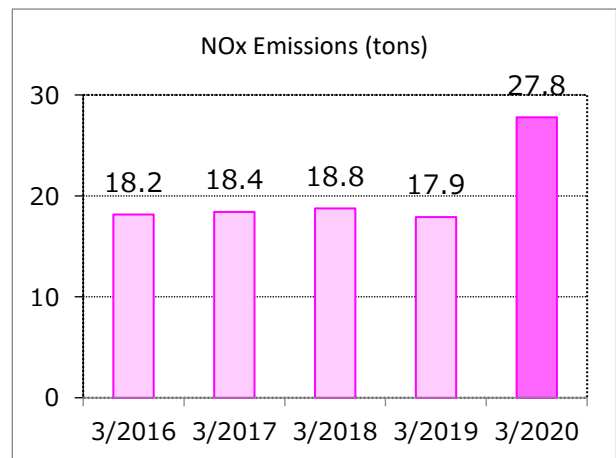

FY2020 Environmental Data by Site

Kakegawa Factory

Yamaha Corporation Kakegawa Factory, Yamaha Music Manufacturing Japan Corporation
Kakegawa Factory

Business lines	Manufacture of pianos
Location	Kakegawa City, Shizuoka Prefecture