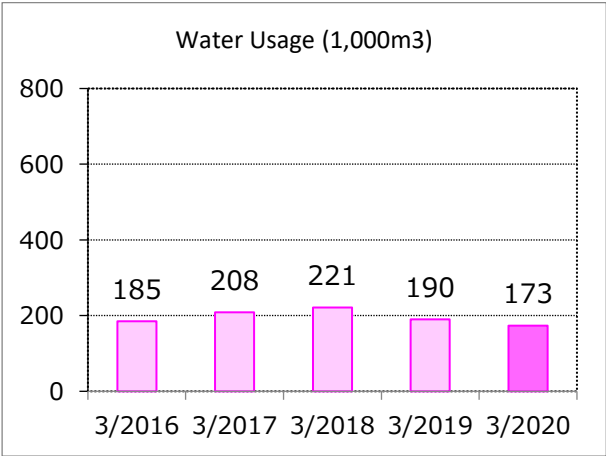

PT. Yamaha Musical Products Indonesia

Business lines	Manufacturing and assembly of wind instruments, and manufacturing of accessories and cases for musical instruments, Pianica™ and recorders
Location	Pasuruan, Indonesia