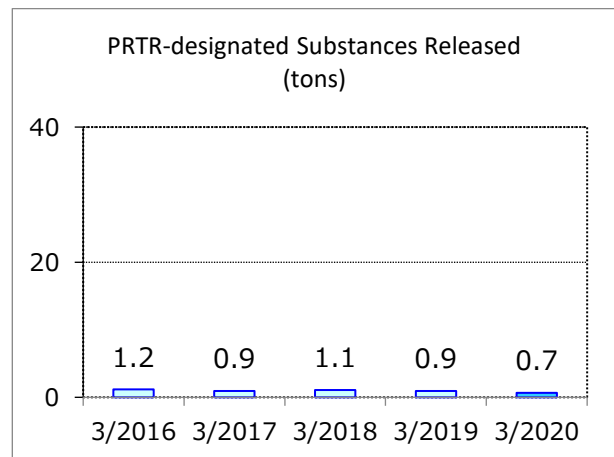

FY2020 Environmental Data by Site

Sakuraba Mokuzai

Sakuraba Mokuzai Co., Ltd.

Business lines	Lumber manufacturing for musical instruments, processing of wooden parts, and manufacturing of other woodwork.
Location	Kitaakita City, Akita Prefecture