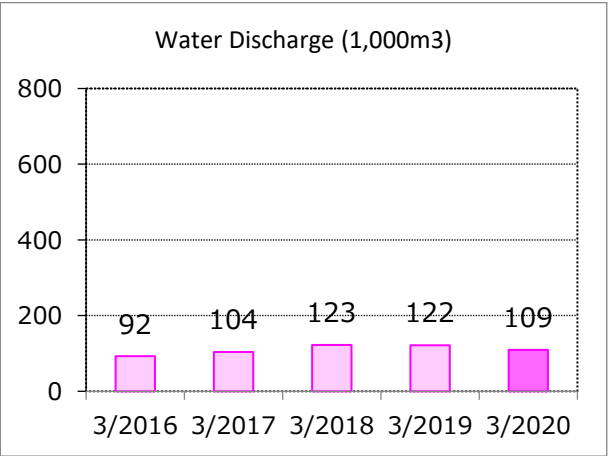

PT. Yamaha Musical Products Indonesia

Business lines	Manufacturing and assembly of wind instruments, and manufacturing of accessories and cases for musical instruments, Pianica™ and recorders
Location	Pasuruan, Indonesia