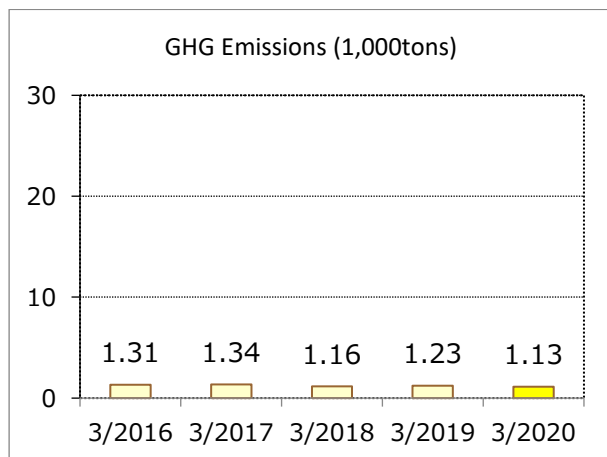

FY2020 Environmental Data by Site

Kitami Mokuzai

Kitami Mokuzai Co., Ltd.

Business lines	Lumber manufacturing for musical instruments, processing of wooden parts, and manufacturing of other woodwork.
Location	Mombetsu-gun, Hokkaido