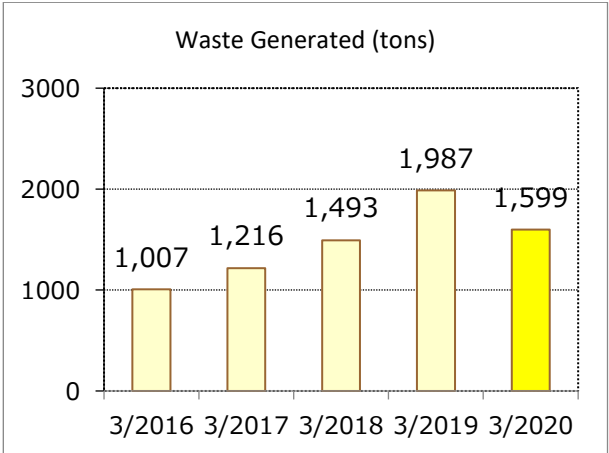

Yamaha Electronics (Suzhou) Co., Ltd.

Business lines	Manufacturing of consumer AV products
Location	Suzhou, China

FY2020 Environmental Data by Site

Hangzhou Yamaha Musical Instruments Co., Ltd.

Business lines	Manufacture of pianos, piano parts, and guitars
Location	Hangzhou, China