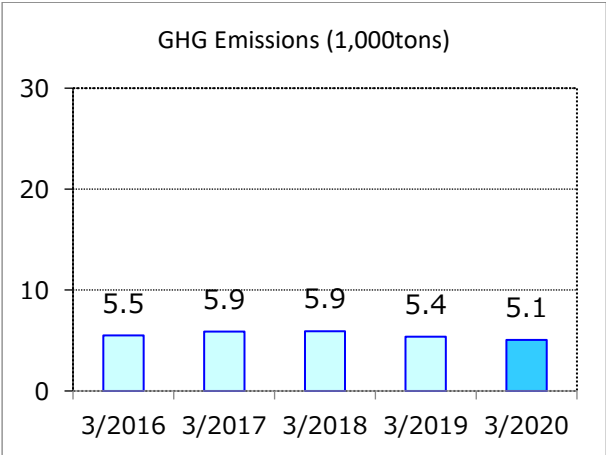

Xiaoshan Yamaha Musical Instruments Co., Ltd.

Business lines	Manufacturing and assembly of wind instruments and marching drums
Location	Hangzhou, China