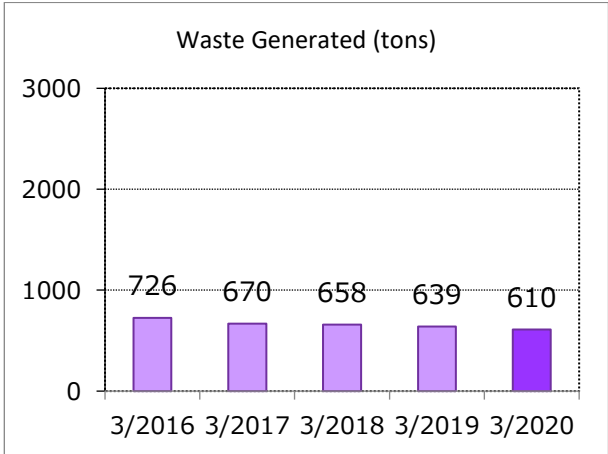

FY2020 Environmental Data by Site

PT. Yamaha Indonesia

Business lines	Manufacture of pianos
Location	East Jakarta, Indonesia