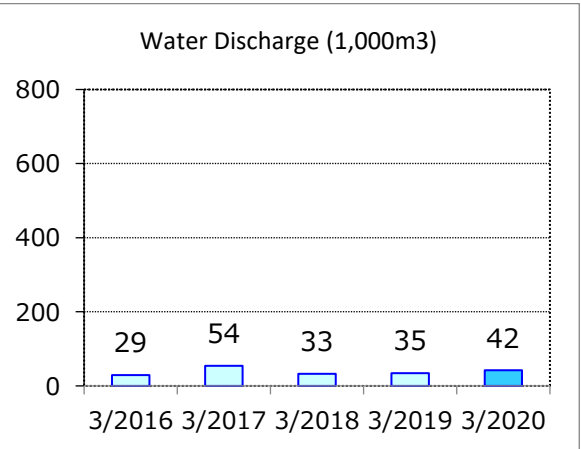

Yamaha Electronics (Suzhou) Co., Ltd.

Business lines	Manufacturing of consumer AV products
Location	Suzhou, China