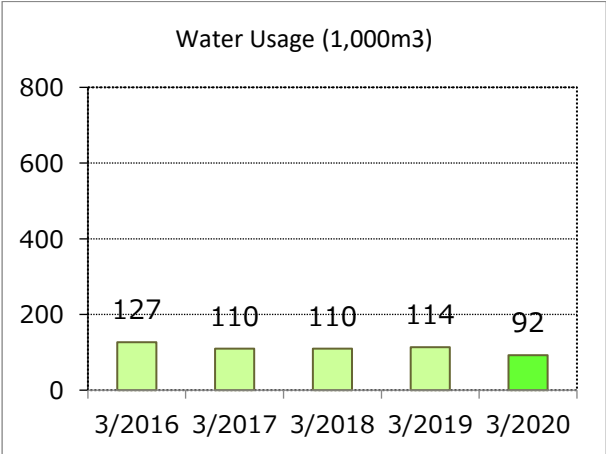

Tianjin Yamaha Electronic Musical Instruments, Inc.

Business lines	Manufacture of electronic musical instruments
Location	Tianjin, China