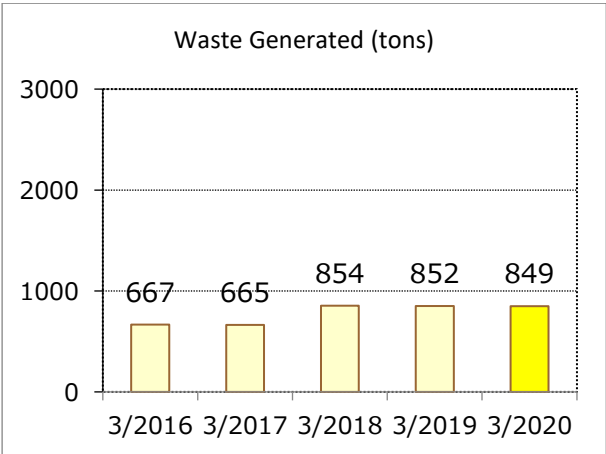

FY2020 Environmental Data by Site

Tenryu Factory

Yamaha Corporation Tenryu Factory, Yamaha Fine Technologies Co., Ltd.

Business lines	Manufacture of automobile interior components, development, manufacture and sale of factory automation (FA) equipment, development of golf products, and business activities based mainly on production technologies for the Yamaha Group as a whole
Location	Hamamatsu City, Shizuoka Prefecture