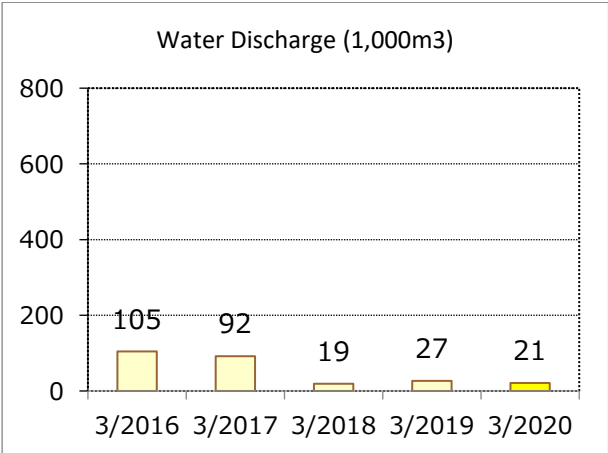

Yamaha Electronics (Suzhou) Co., Ltd.

Business lines	Manufacturing of consumer AV products
Location	Suzhou, China

FY2020 Environmental Data by Site

Hangzhou Yamaha Musical Instruments Co., Ltd.

Business lines	Manufacture of pianos, piano parts, and guitars
Location	Hangzhou, China