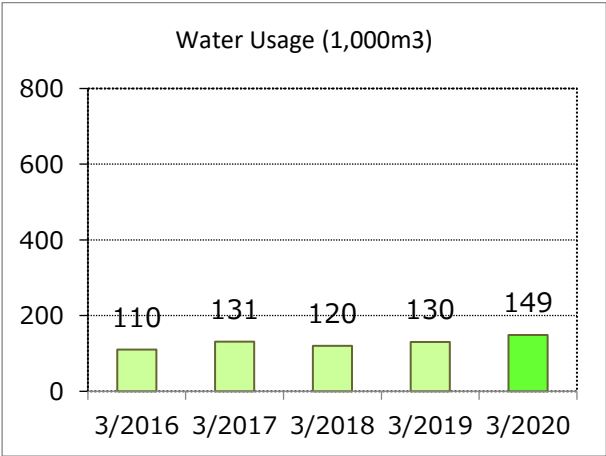

PT. Yamaha Music Manufacturing Indonesia

Business lines	Manufacturing of guitars
Location	East Jakarta, Indonesia

FY2020 Environmental Data by Site

PT. Yamaha Music Manufacturing Asia

Business lines	Manufacturing of electronic musical instruments
Location	Bekasi, Indonesia