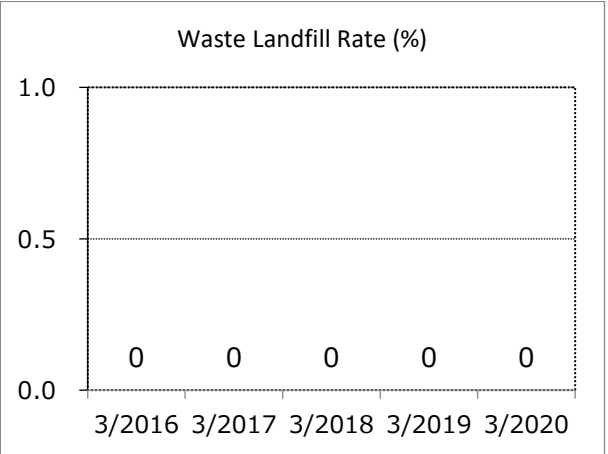

Yamaha Music Manufacturing Japan

Matsunokijima Factory

Yamaha Music Manufacturing Japan Corporation Matsunokijima Factory

Business lines	Processing, assembly, packing and shipping of wind instrument parts
Location	Iwata City, Shizuoka Prefecture