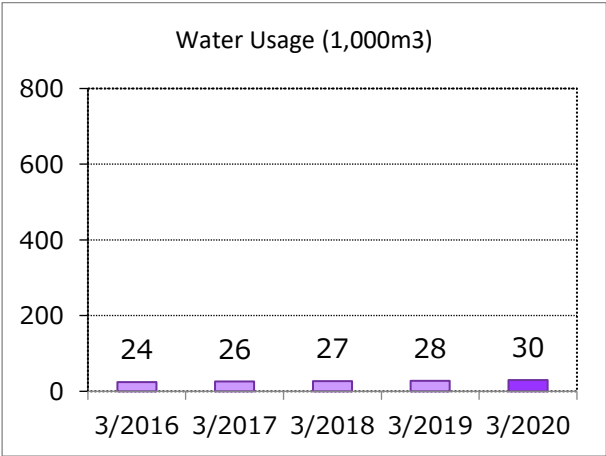

FY2020 Environmental Data by Site

PT. Yamaha Indonesia

Business lines	Manufacture of pianos
Location	East Jakarta, Indonesia