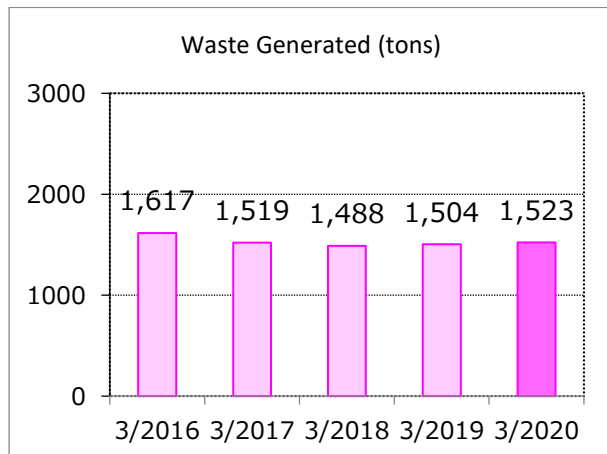

FY2020 Environmental Data by Site

Kakegawa Factory

Yamaha Corporation Kakegawa Factory, Yamaha Music Manufacturing Japan Corporation
Kakegawa Factory

Business lines	Manufacture of pianos
Location	Kakegawa City, Shizuoka Prefecture