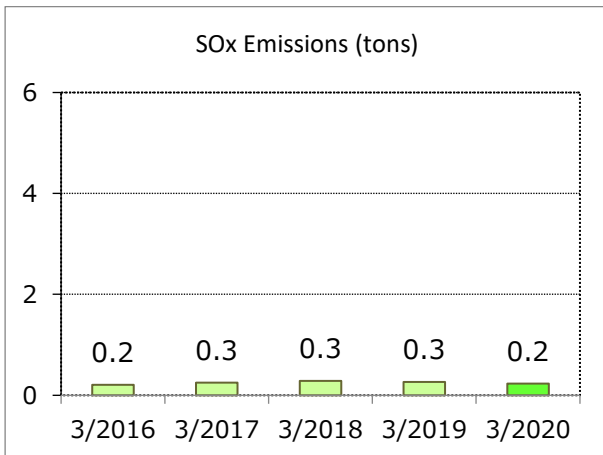

FY2020 Environmental Data by Site

Yamaha Resort Inc.

Yamaha Resort Inc.

Business lines	Operation of lodging facilities, restaurants, golf courses and related facilities
Location	Fukuroi City, Shizuoka Prefecture