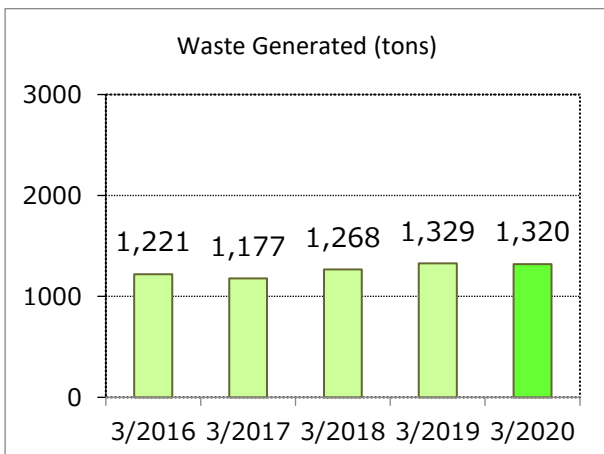

Yamaha Music Manufacturing Japan

Iwata Factory

Yamaha Music Manufacturing Japan Corporation Iwata Factory

Business lines	Manufacture of piano frames
Location	Iwata City, Shizuoka Prefecture