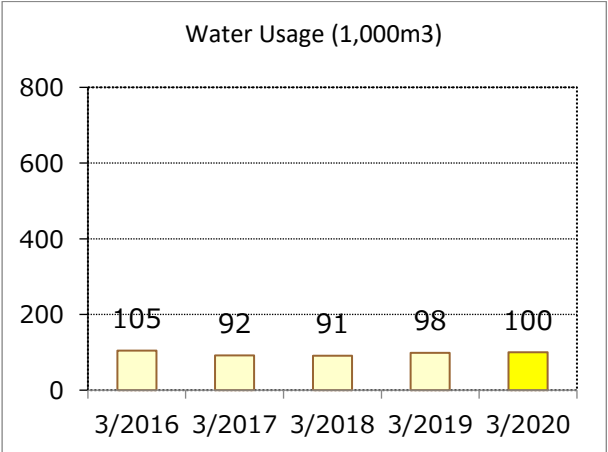

Yamaha Electronics (Suzhou) Co., Ltd.

Business lines	Manufacturing of consumer AV products
Location	Suzhou, China

FY2020 Environmental Data by Site

Hangzhou Yamaha Musical Instruments Co., Ltd.

Business lines	Manufacture of pianos, piano parts, and guitars
Location	Hangzhou, China