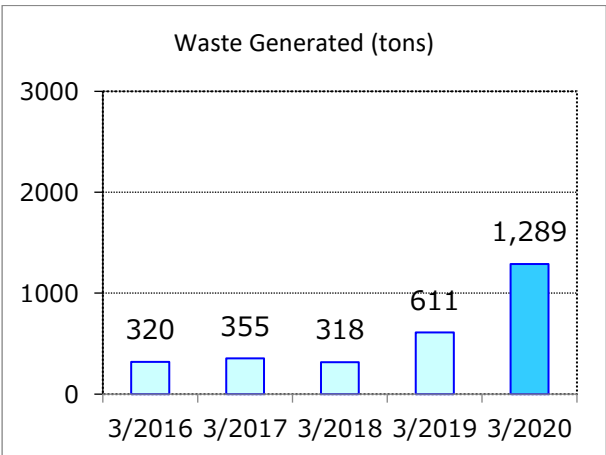

FY2020 Environmental Data by Site

Headquarters Area

Including Yamaha Corporation headquarters, Yamaha Music Japan Co., Ltd., Yamaha Corporate Services Corporation, Yamaha Travel Service Co., Ltd., Yamaha Ai Works Co., Ltd., YAMAHA UNION and various other organizations.

Business lines	Development, design and sales of pianos, audio equipment, ICT devices, electronic devices, wind, string and percussion instruments, PA equipment, and sound proof chambers, Operation of corporate museum; as well as administrative functions
Location	Hamamatsu City, Shizuoka Prefecture