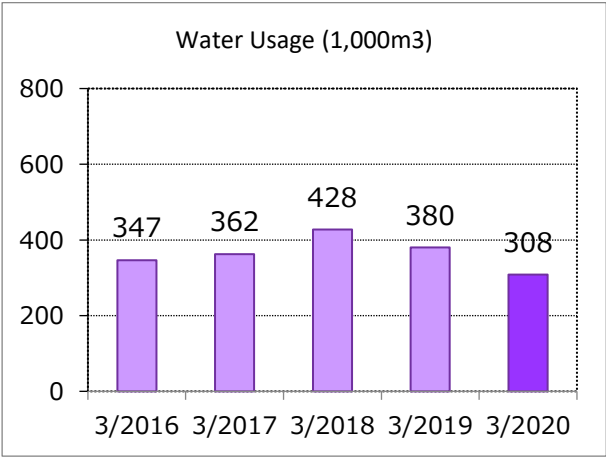

FY2020 Environmental Data by Site

Toyooka Factory

Yamaha Corporation Toyooka Factory, Yamaha Music Manufacturing Japan Corporation
Main Factory

Business lines	Manufacture of electronic instruments, wind, string and percussions instrument, PA equipment and electronic components
Location	Iwata City, Shizuoka Prefecture