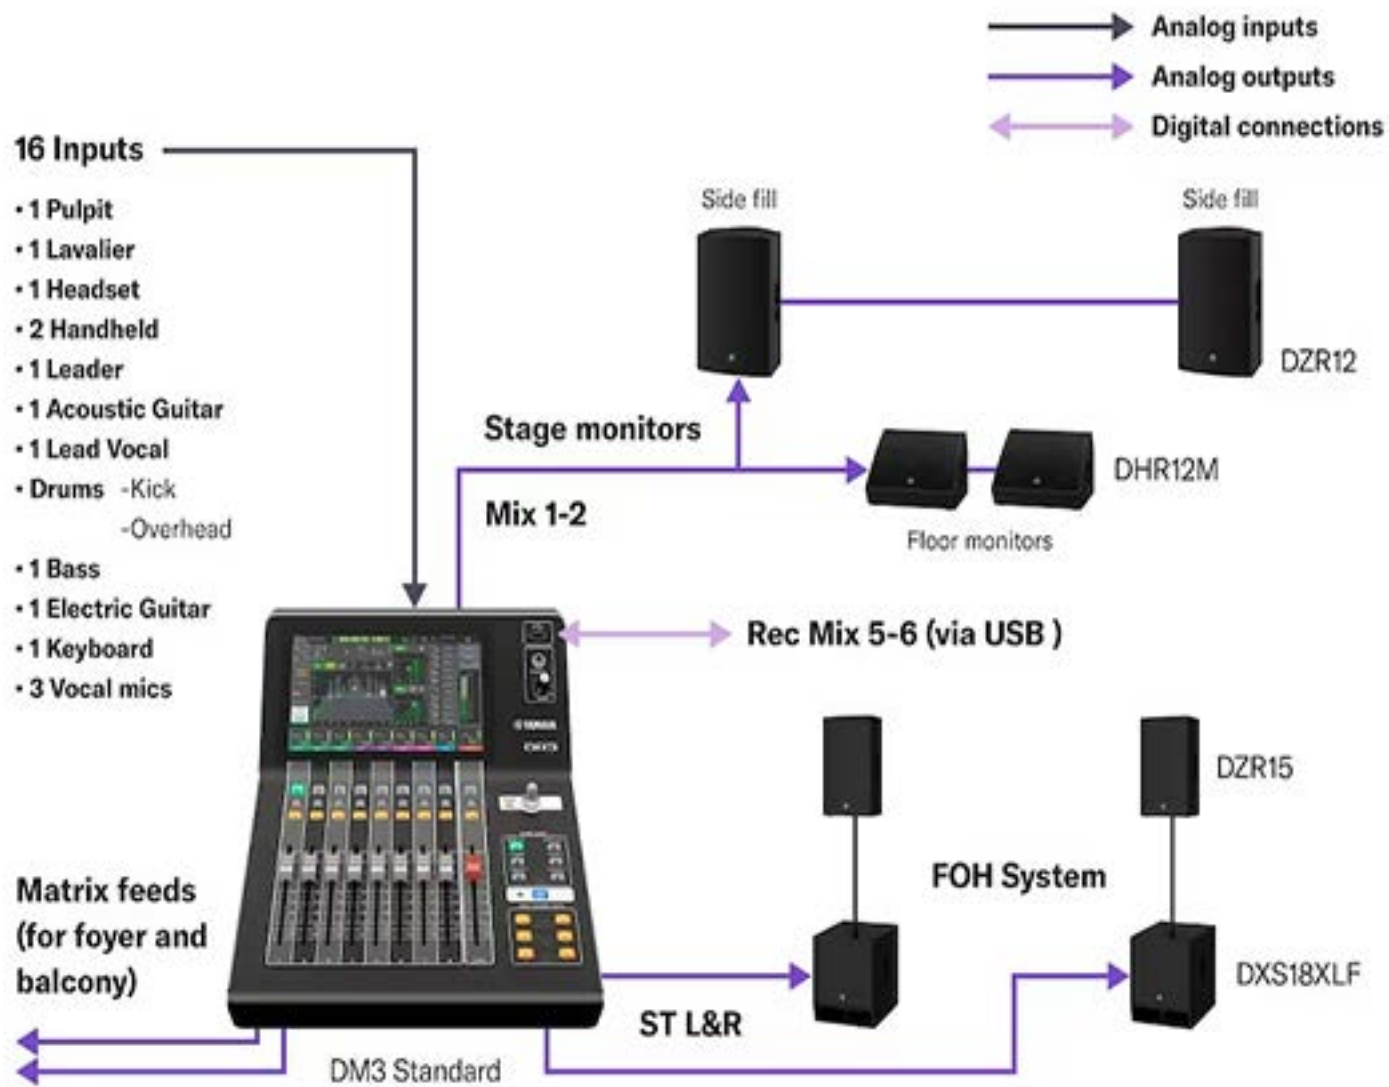

SYSTEM EXAMPLES

DM3 PA Systems