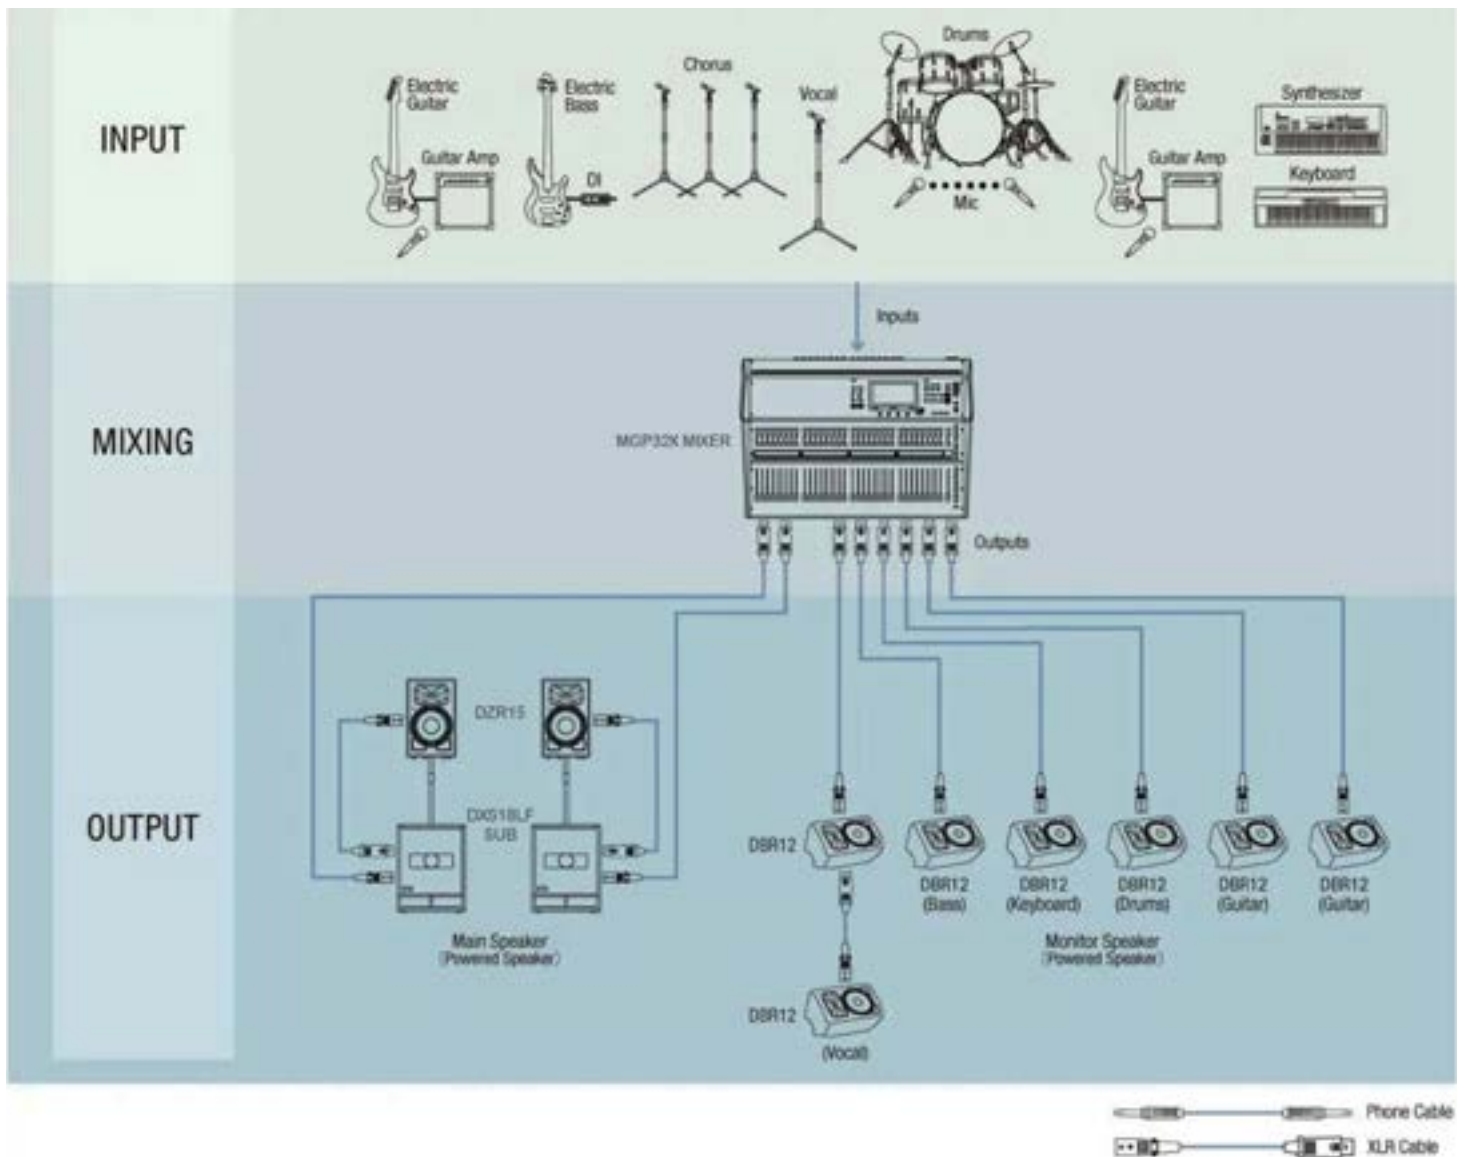

SYSTEM EXAMPLES

MGP Series PA System