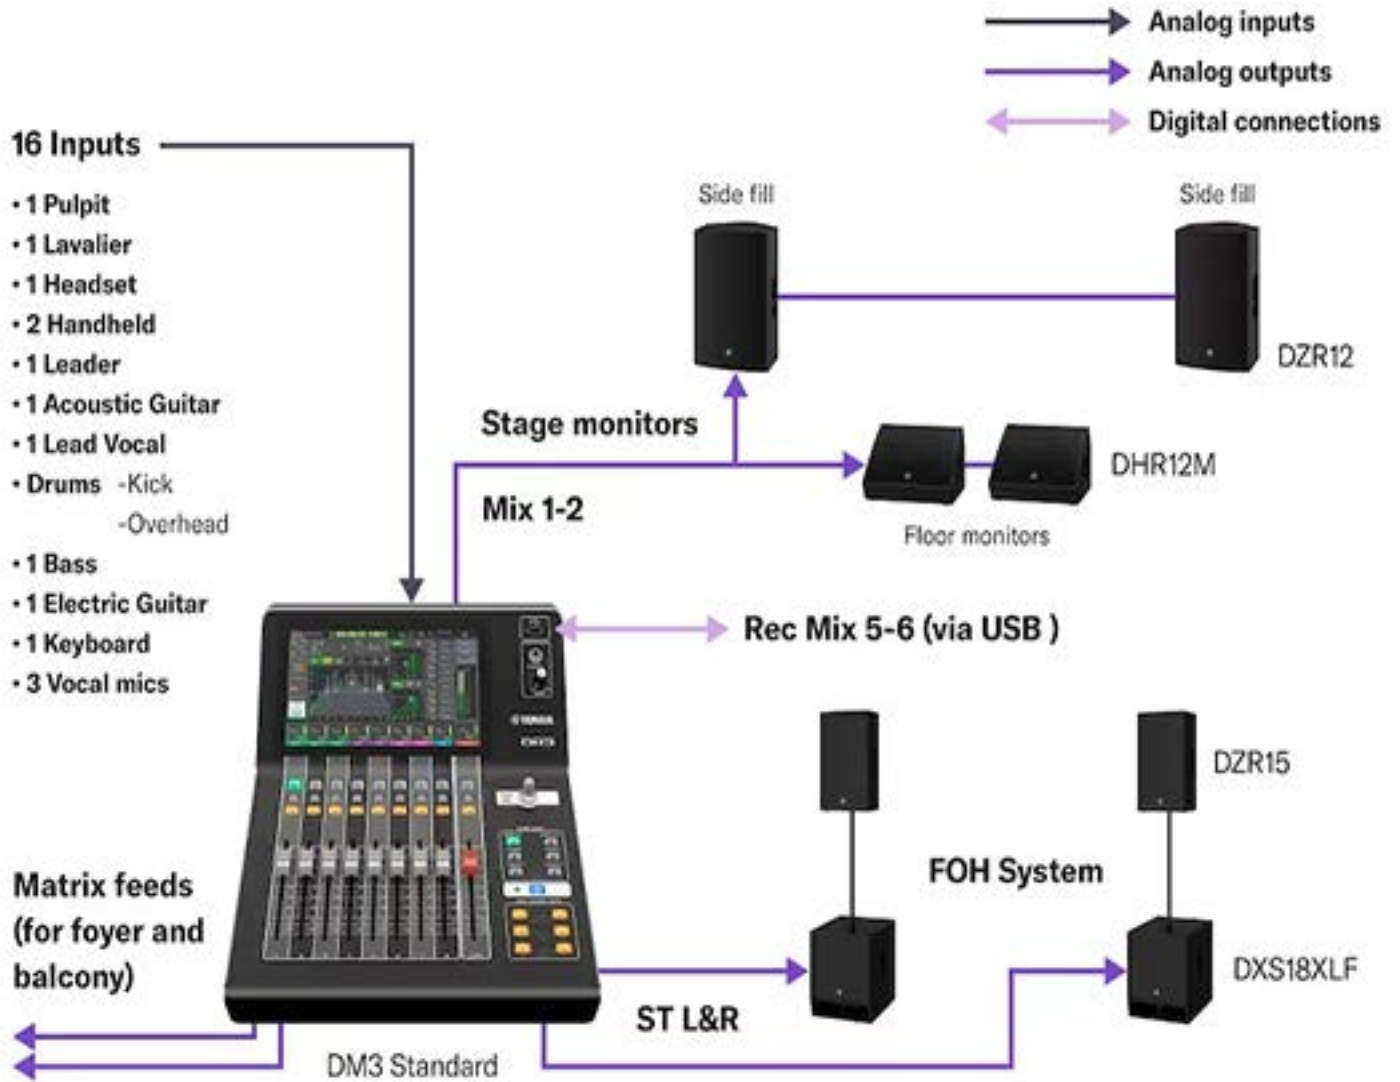

SYSTEM EXAMPLES

DM3 PA Systems