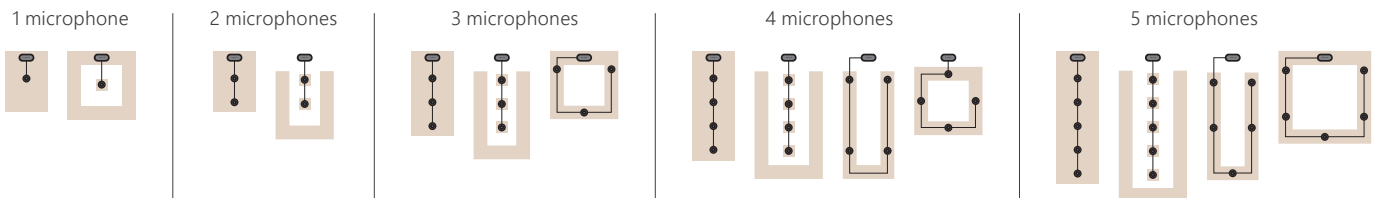

Easy connection so you're ready to go

Start your Skype for Business meeting by connecting your YVC-1000MS with a single USB connection. Don't have your laptop with you? The user-friendly design provides fast, intuitive connection to a smartphone via Bluetooth®. No matter how you connect, the specially engineered auto-tuning function developed by Yamaha detects and monitors the acoustics of the environment to optimize sound processing for the best audio experience on Skype for Business meeting.

Setting Examples

Specifications

General	Interface	Control Unit : USB 2.0 High Speed, Bluetooth, NFC (Near Field Communication) Audio Input terminal (stereo RCA pin), Audio Output terminal (stereo RCA pin), External speaker terminal (RCA pin) x 2, Power terminal, Microphone terminal Microphone : Input and output terminals
	Power consumption (max)	20 W (one connected microphone), 35 W (five microphones connected)
	Radio interference standard	FCC (Part 15B) Class A, ICES-003, EN55020, EN55024, EN55032
	Power source	US and Canada models: AC 120 V (60 Hz) UK, Europe and Russia models: AC 220-240 V (50 Hz)
	Operating environment	Temperature: 0 to 40°C (32 to 104°F) Humidity: 20 to 85% (no condensation)
	Dimensions	Control Unit (W x H x D): 332 x 95 x 162 mm (13.1 x 3.74 x 6.38 in) Microphone (W x H x D): 136 x 36 x 136 mm (5.35 x 1.42 x 5.35 in)
	Weight	Control Unit: 1.8 kg (4.0 lbs), Microphone: 0.4 kg (0.9 lbs)
	Supported OS	OS: 32-bit or 64-bit Windows 10, 32-bit or 64-bit Windows 8.1, 32-bit or 64-bit Windows 7, macOS 10.12, Mac OS X 10.11, Mac OS X 10.10 USB: USB 2.0 or later