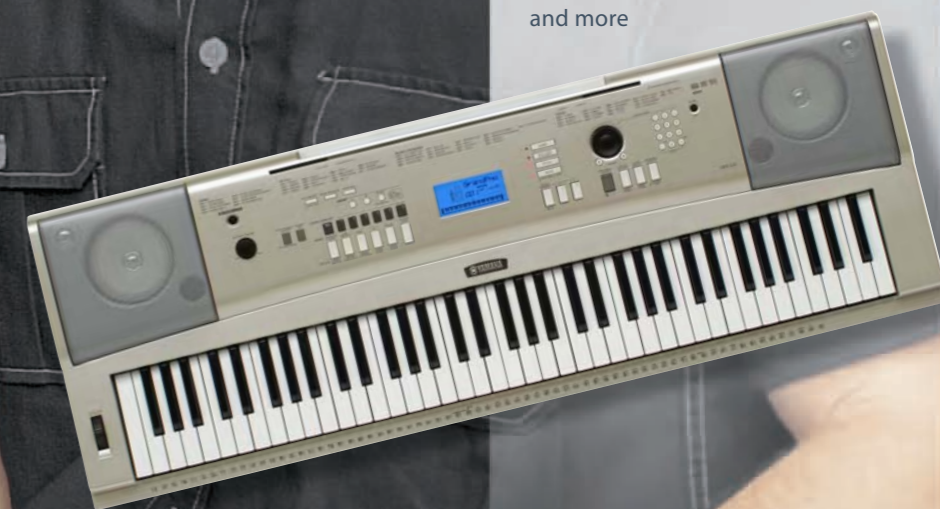

Music Database: 300 song titles for
quick keyboard setups
and more

PSR-E413

Innovative styling and superior sound

61-key touch response keyboard with over 500 Voices and 2-way speaker system

Super-realistic Sweet! and Cool! Voices