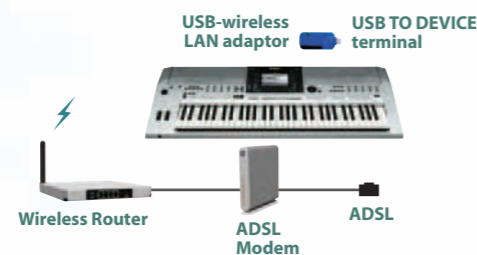

Recommended:
DD-65

World of music direct to you

Our Internet Direct Connection (IDC) service links your Yamaha keyboard directly to the Internet.

■ Listening

If you have a Yamaha keyboard, you'll be interested to know it can make great music all by itself—even when you're not playing it. Simply connect it to the Internet via IDC—and tap directly into a huge library of music.

Over
10,000 songs
available.

■ Learning

Learning something new—especially a musical instrument—can be intimidating. Not so with IDC. This unique online service lets you download music that you're familiar with, and makes it exceptionally easy to learn that music—with the convenient Lesson features built into your Yamaha keyboard. Even if you've never played a note in your life, the inspiring sounds and interactive functions will have you playing in no time!

Easily set up the Internet Direct Connection.

If you have a broadband connection, insert the USB-LAN converter adaptor* into the USB terminal on the instrument (with the power turned off). Turn on the power of the instrument and press the Internet Direct button. The connection is now complete!

* Confirm that your particular USB-LAN adaptor is supported for use with Internet Direct Connection. Check the list of supported devices at music.yamaha.com/idc

WIRELESS

WIRED

Compatible
Models:
Tyros3, PSR-S900, PSR-S700