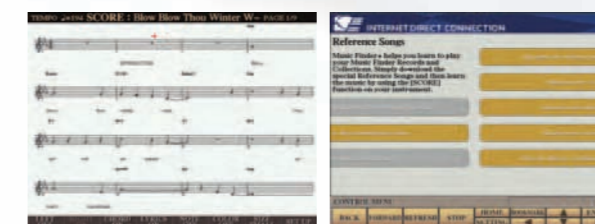

Yamaha's Music Finder+ Internet service introduces a great new way to enjoy music.

What is Music Finder+?

When you want to play a tune, are you ever confused about which musical style to choose or what sounds to select?

At times like this, Yamaha's Music Finder feature supports your renditions with powerful functions. And now, Yamaha is introducing Music Finder+—a new, advanced version of its highly acclaimed Music Finder—with astonishing new capabilities delivered directly to your instrument using Yamaha's Internet Direct Connection (IDC). Music Finder+ incorporates the functions of Music Finder, plus these new features:

1. Free additional online Music Finder 'Records'
2. Free online Music Finder 'Collections'
3. Music Finder 'Performance Guides'

Plus, the new service allows you to update your instruments Music Finder library with real name song titles.

Over
4,000 Records
1,800 Performance Guides
available.