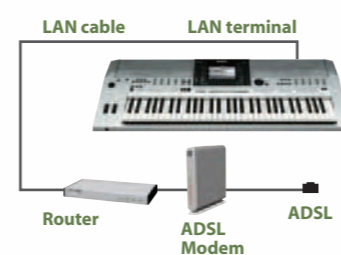

Easily set up the Internet Direct Connection.

If you have a broadband connection, insert the USB-LAN converter adaptor* into the USB terminal on the instrument (with the power turned off). Turn on the power of the instrument and press the Internet Direct button. The connection is now complete!

* Confirm that your particular USB-LAN adaptor is supported for use with Internet Direct Connection. Check the list of supported devices at music.yamaha.com/idc

WIRELESS

WIRED

Compatible
Models:
Tyros3, PSR-S900, PSR-S700