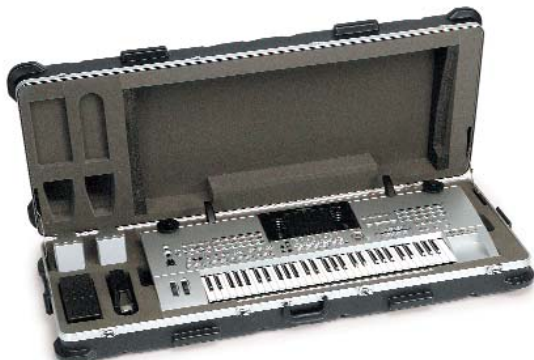

YCTYROS DELUXE HARDSHELL CASE

The ultimate in protection, the TYROS keyboard case is designed with a durable molded shell, locking chrome clasps, and retractable handles on three sides. Two inset wheels make transportation easy, while the foam padding, specially created to fit the TYROS speakers and pedals, keeps your keyboard and accessories in pristine condition.

$499.99