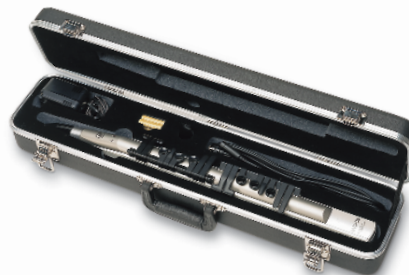

YCWX5 DELUXE HARDSHELL CASE

Sporting an impressive professional appearance, Yamaha's signature hardshell case offers advanced protection for the WX5 with layers of shock-absorbing foam. The YCWX5 features compartments to tote essential accessories, such as a power adaptor, extra mouthpiece, cables, and straps.

$149.99