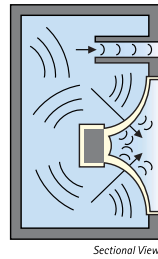

YST SERIES POWERED MONITOR SPEAKERS

CONCERT-QUALITY SOUND IN A COMPACT DESIGN

Yamaha's exclusive Advanced Active Servo and Active Servo Technologies generate incredible bass from small speaker enclosures. They are the ideal method of combining amplifiers and speakers for maximum performance. These systems intelligently adjust the negative impedance generation as the speaker moves, creating a hard, rigid cone that prevents deep resonant waves from leaking out of the cone. This means the full power of the wave is forced out through the air port, resulting in clear, powerful bass.

Standard Bass Reflex Speaker

- 2 Air pressure decreases, resulting in weak, muffled bass
- 1 Pliable cone allows deep resonant waves to leak through

Results: ■ Weak, Muddy Bass
■ Noticeable Distortion