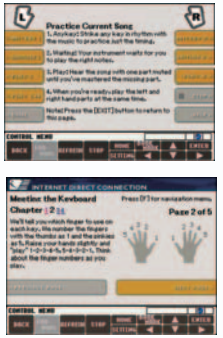

Over **10,000** songs available.

Playing

There's nothing more fulfilling than being able to sit down at an instrument and play your favorite music. With a Yamaha keyboard and IDC, you and your entire family can get in on the fun. It's as easy as A-B-C! No matter what your level of experience, IDC lets you find the songs you love, and helps you play them the way you want!

Learning

Learning something new—especially a musical instrument—can be intimidating. Not so with IDC. This unique online service lets you download music that you're familiar with, and makes it exceptionally easy to learn that music—with the convenient Lesson features built into your Yamaha keyboard. Even if you've never played a note in your life, the inspiring sounds and interactive functions will have you playing in no time!